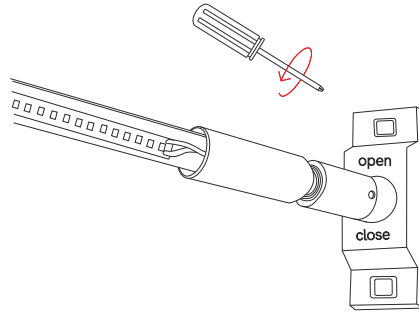

25XX11, 25XX12, 25XX1C, 27XX11, 27XX12, 27XX1C,

9,6W/m - 48W, 96W, 144W, 192W 14,4W/m - 72W, 144W, 216W, 288W

BENEITO FAURE[®]

passion for led light

Instrucciones de montaje/ Assembly instructions/ Instructions de montage/ Montageanleitung/ Istruzioni di montaggio

8.0

9.0

10.0

11.0

12.0

L1=L3-(228mm~268mm)
L2=L3-(158mm~198mm)
L1: Length of led strip
L2: Length of steel band
L3: Length between two walls

13.0

14.0