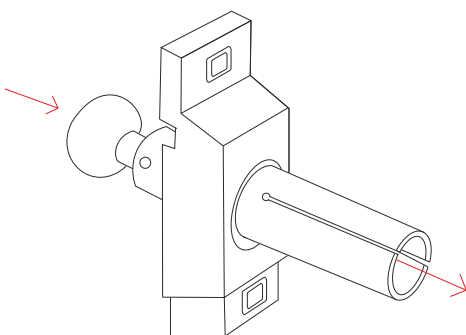

Horizon

wall

25XX11, 25XX12, 25XX1C, 27XX11, 27XX12, 27XX1C

9,6W/m - 48W, 96W, 144W, 192W 14,4W/m - 72W, 144W, 216W, 288W

BENEITO FAURE®

passion for led light

Instrucciones de montaje/ Assembly instructions/ Instructions de montage/ Montageanleitung/ Istruzioni di montaggio

1.0

2.0

3.0

4.0

5.0

6.0

7.0

RoHS

>0,9
PF

5
YEARS
WARRANTY

50.000
HOURS

24V
DC

IP
20

20m
Max