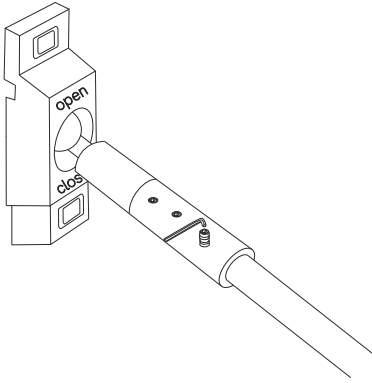

25XX11, 25XX12, 25XX1C, 27XX11, 27XX12, 27XX1C,

9,6W/m - 48W, 96W, 144W, 192W 14,4W/m - 72W, 144W, 216W, 288W

BENEITO FAURE[®]

passion for led light

Instrucciones de montaje/ Assembly instructions/ Instructions de montage/ Montageanleitung/ Istruzioni di montaggio

8.0

9.0

10.0

11.0

12.0

L1=L3-(228mm~268mm)
L2=L3-(158mm~198mm)
L1: Length of led strip
L2: Length of steel band
L3: Length between two walls

13.0

14.0