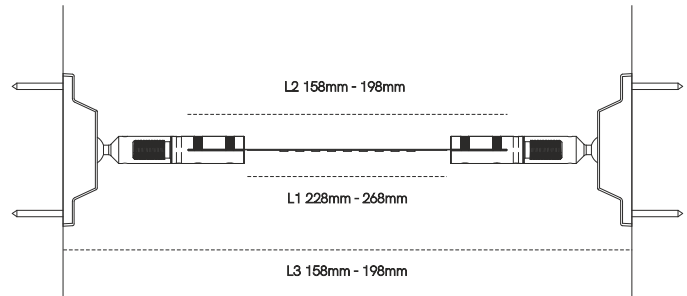

25XX11, 25XX12, 25XX1C, 27XX11, 27XX12, 27XX1C,

9,6W/m - 48W, 96W, 144W, 192W 14,4W/m - 72W, 144W, 216W, 288W

BENEITO FAURE[®]

passion for led light

Instrucciones de montaje/ Assembly instructions/ Instructions de montage/ Montageanleitung/ Istruzioni di montaggio

8.0

9.0

10.0

11.0

12.0

L1=L3-(228mm~268mm)
L2=L3-(158mm~198mm)
L1: Length of led strip
L2: Length of steel band
L3: Length between two walls

13.0

14.0