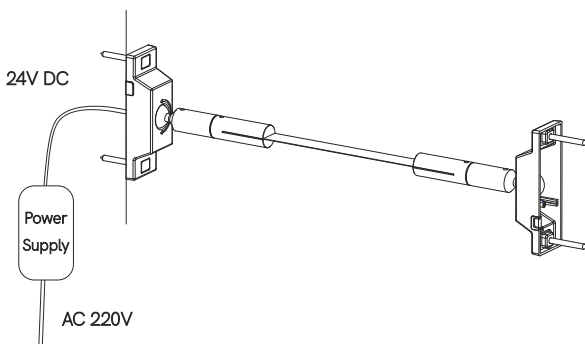

8.0

9.0

10.0

11.0

12.0

L1=L3-(228mm~268mm)
L2=L3-(158mm~198mm)
L1: Length of led strip
L2: Length of steel band
L3: Length between two walls

13.0

14.0