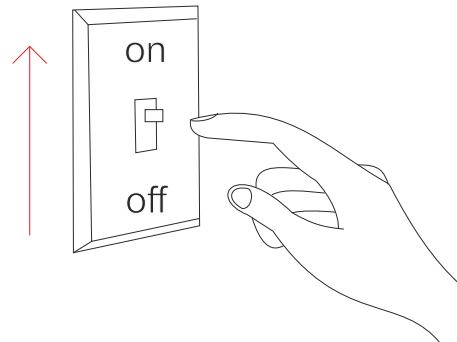

8.0

9.0

10.0

11.0

12.0

L1=L3-(228mm~268mm)
L2=L3-(158mm~198mm)
L1: Length of led strip
L2: Length of steel band
L3: Length between two walls

13.0

14.0