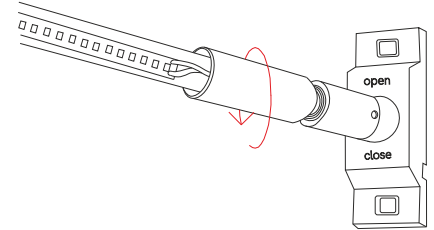

25XX11, 25XX12, 25XX1C, 27XX11, 27XX12, 27XX1C,

9,6W/m - 48W, 96W, 144W, 192W 14,4W/m - 72W, 144W, 216W, 288W

BENEITO FAURE[®]

passion for led light

Instrucciones de montaje/ Assembly instructions/ Instructions de montage/ Montageanleitung/ Istruzioni di montaggio

8.0

9.0

10.0

11.0

12.0

L1=L3-(228mm~268mm)
L2=L3-(158mm~198mm)
L1: Length of led strip
L2: Length of steel band
L3: Length between two walls

13.0

14.0