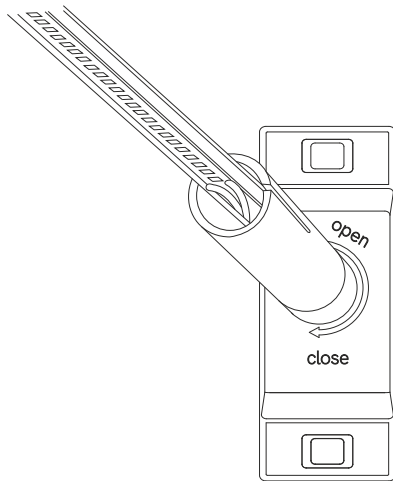

25XX11, 25XX12, 25XX1C, 27XX11, 27XX12, 27XX1C,

9,6W/m - 48W, 96W, 144W, 192W 14,4W/m - 72W, 144W, 216W, 288W

BENEITO FAURE[®]

passion for led light

Instrucciones de montaje/ Assembly instructions/ Instructions de montage/ Montageanleitung/ Istruzioni di montaggio

8.0

9.0

10.0

11.0

12.0

L1=L3-(228mm~268mm)
L2=L3-(158mm~198mm)
L1: Length of led strip
L2: Length of steel band
L3: Length between two walls

13.0

14.0