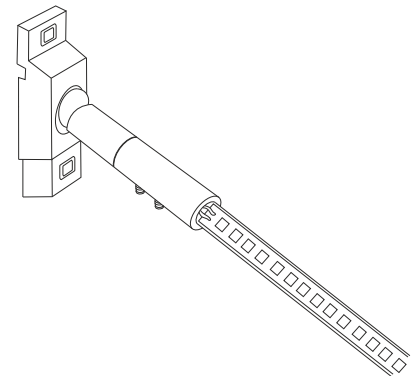

7.0

RoHS

>0,9
PF

5
YEARS
WARRANTY

50.000
HOURS

24V
DC

IP
20

20m
Max