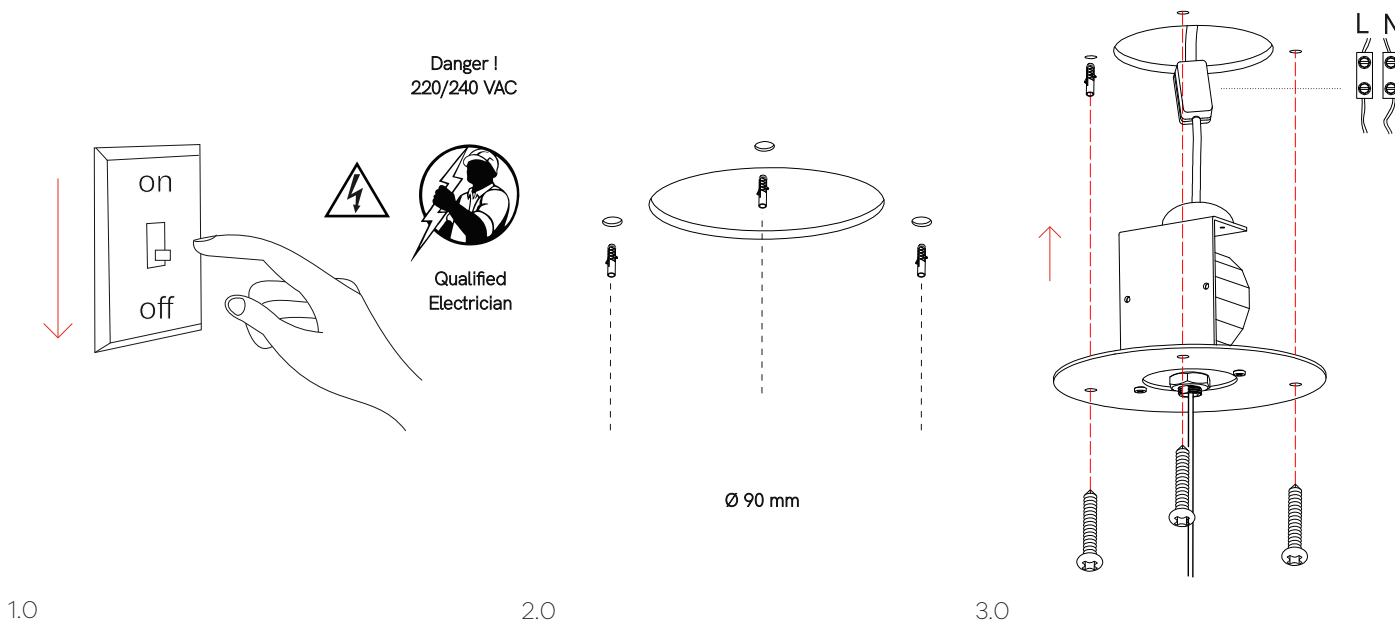

Hat recessed

decorative lighting

5351, 5352, 5354, 5355

8W

BENEITO FAURE®

passion for led light

Instrucciones de montaje/ Assembly instructions/ Instructions de montage/ Montageanleitung/ Istruzioni di montaggio