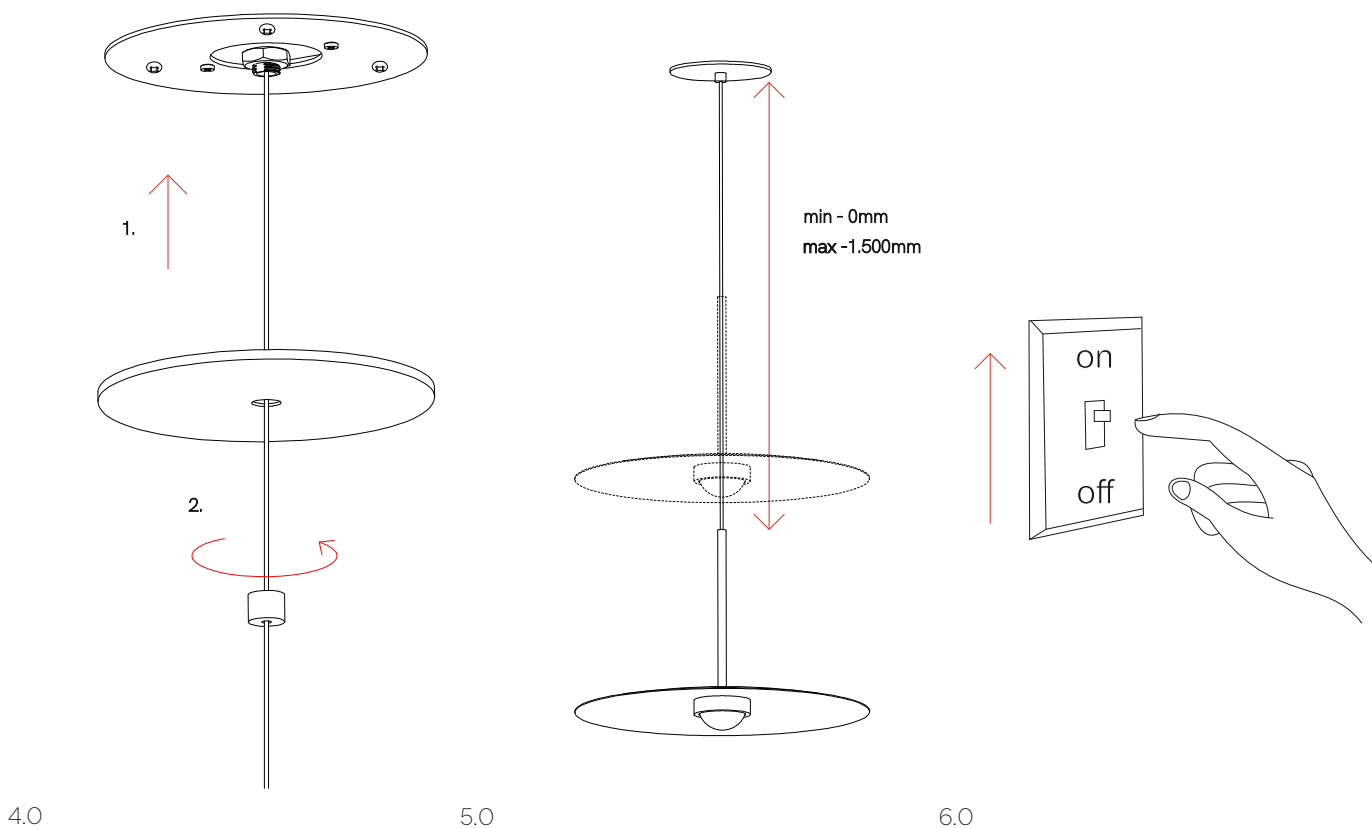

4.0

5.0

6.0

RoHS

3 YEARS WARRANTY

30.000 HOURS

PF >0,6

220/240 VAC

IP 20

83°

CRI ≥90

50/60 Hz

+40°C
-20°C