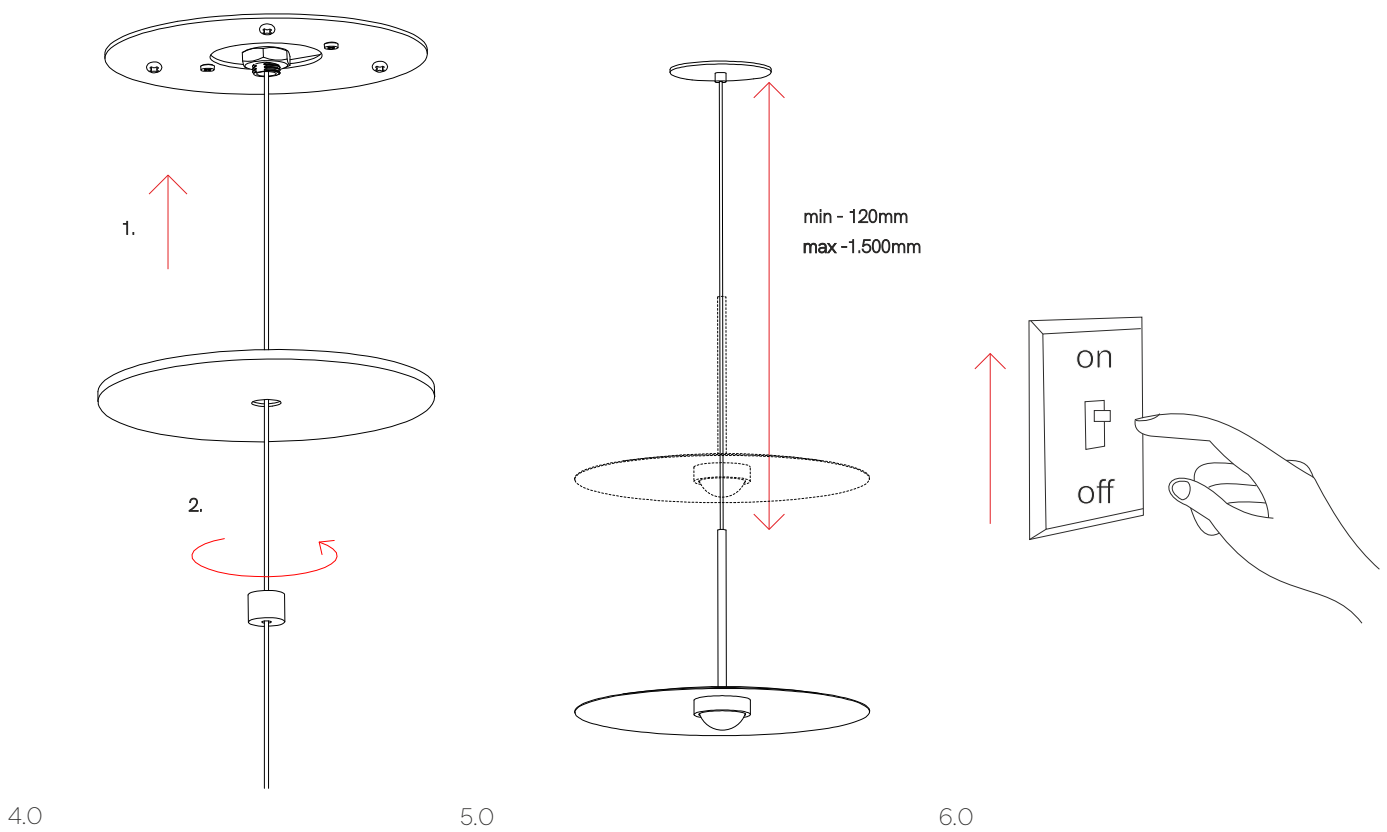

Hat recessed

recessed

5351, 5352, 5354, 5355

8W

BENEITO FAURE®

passion for led light

Instrucciones de montaje/ Assembly instructions/ Instructions de montage/ Montageanleitung/ Istruzioni di montaggio

3
YEARS
WARRANTY