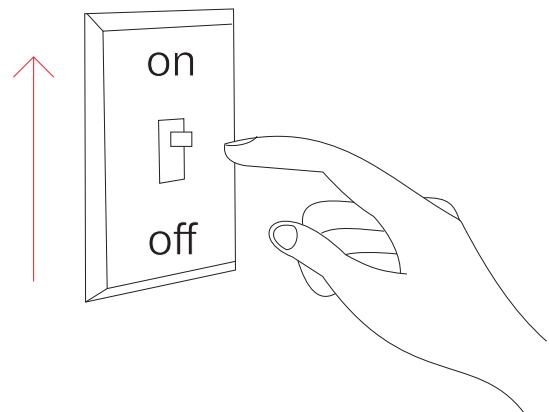

RoHS

3 YEARS WARRANTY

30.000 HOURS

IP 20

48V DC

+40°C
-20°C