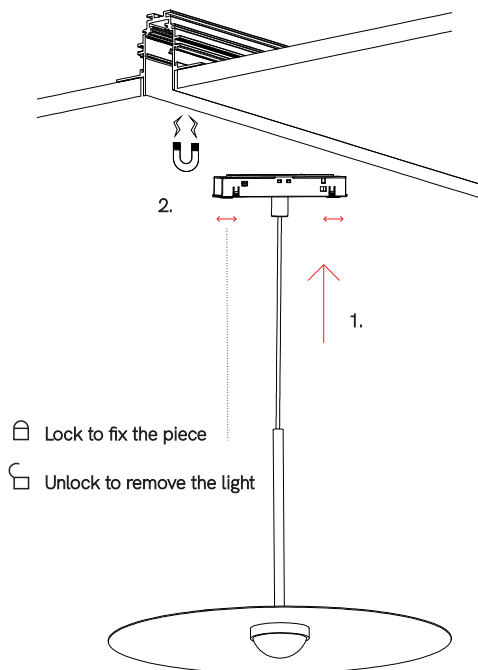

Recessed installation

2.0

3.0