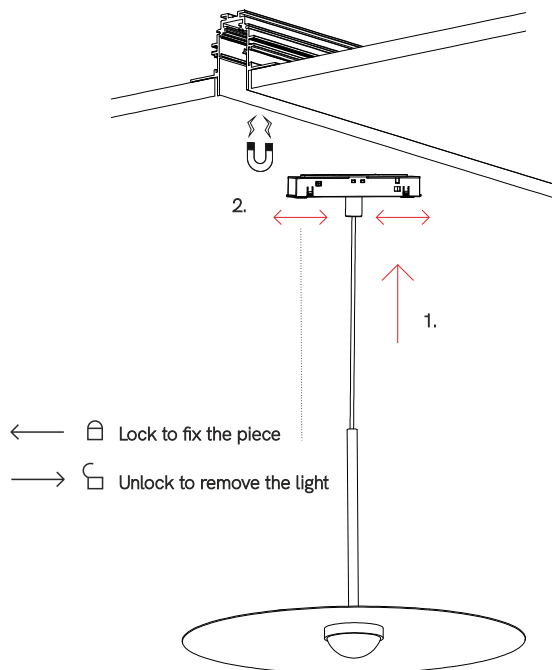

Recessed installation