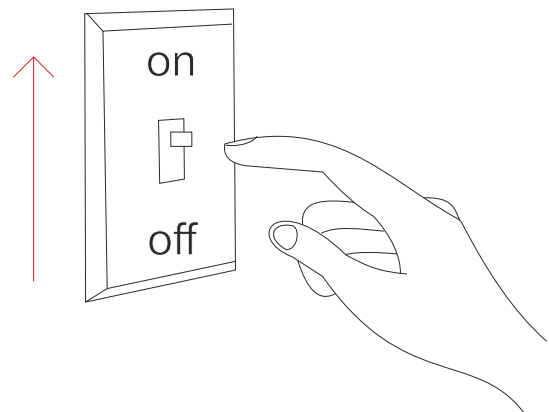

Recessed installation