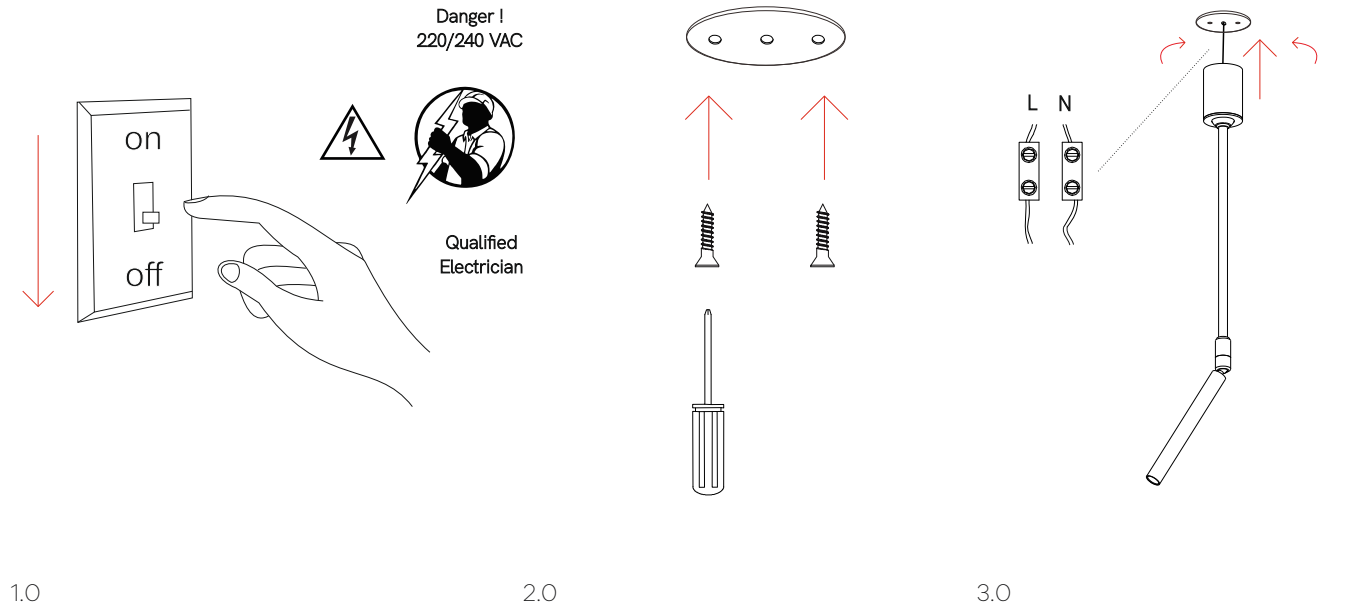

Golf 200, 400, 600, 800mm

technical lighting

5285, 5286, 5287, 5288, 5289, 5290, 5291, 5292, 5293, 5294, 5295, 5296, 5297, 5298, 5299, 5300,
5301, 5302, 5303, 5304, 5305, 5306, 5307, 5308

3,5W

 **BENEITO FAURE**[®]
passion for led light

Instrucciones de montaje/ Assembly instructions/ Instructions de montage/ Montageanleitung/ Istruzioni di montaggio

RoHS

3
YEARS
WARRANTY

35.000
HOURS

>0,5
PF

CRI
≥90

UGR
<19

IP
20