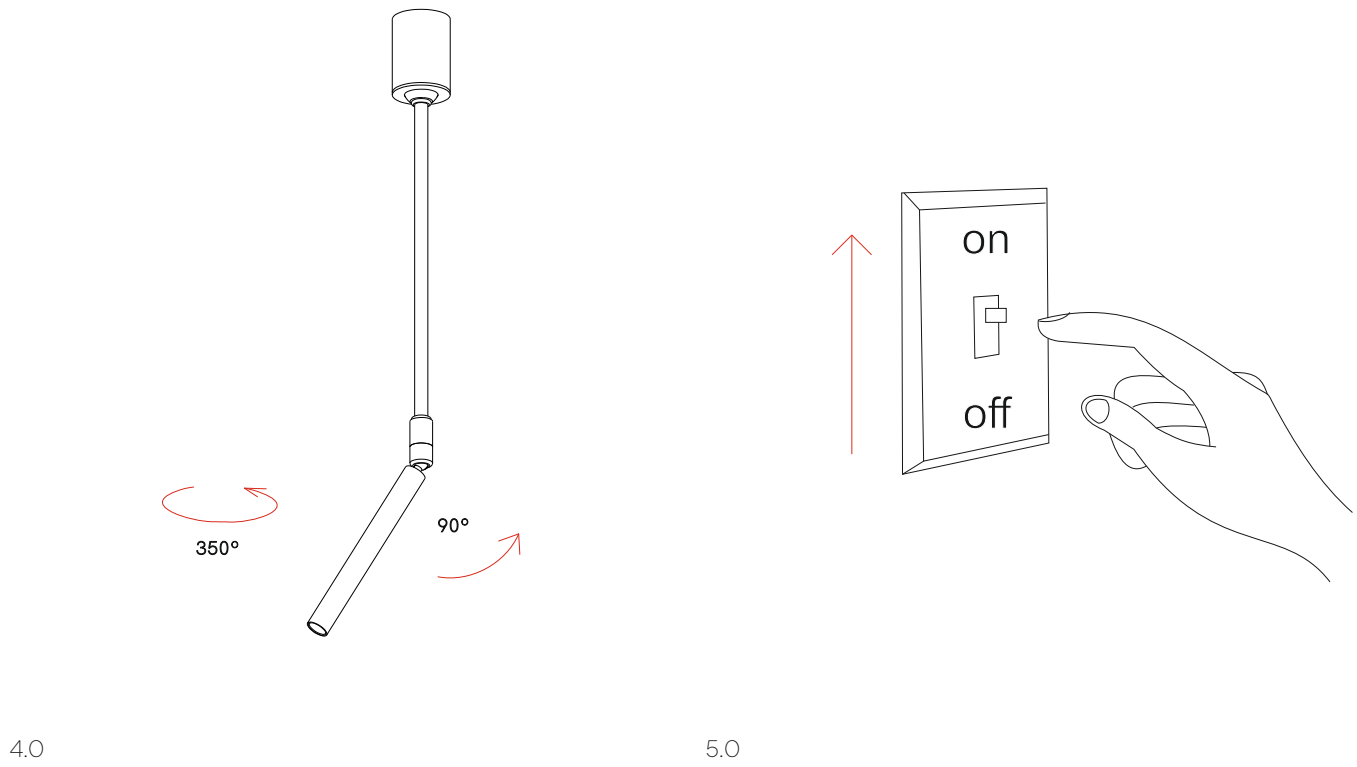

Golf 200, 400, 600, 800mm

technical lighting

5285, 5286, 5287, 5288, 5289, 5290, 5291, 5292, 5293, 5294, 5295, 5296, 5297, 5298, 5299, 5300,
5301, 5302, 5303, 5304, 5305, 5306, 5307, 5308

3,5W

BENEITO FAURE®
passion for led light

Instrucciones de montaje/ Assembly instructions/ Instructions de montage/ Montageanleitung/ Istruzioni di montaggio

RoHS

3
YEARS
WARRANTY

35.000
HOURS

>0,5
PF

CRI
≥90

UGR
<19

IP
20

220/240
VAC

24°

+40°C
-20°C

50/60
Hz