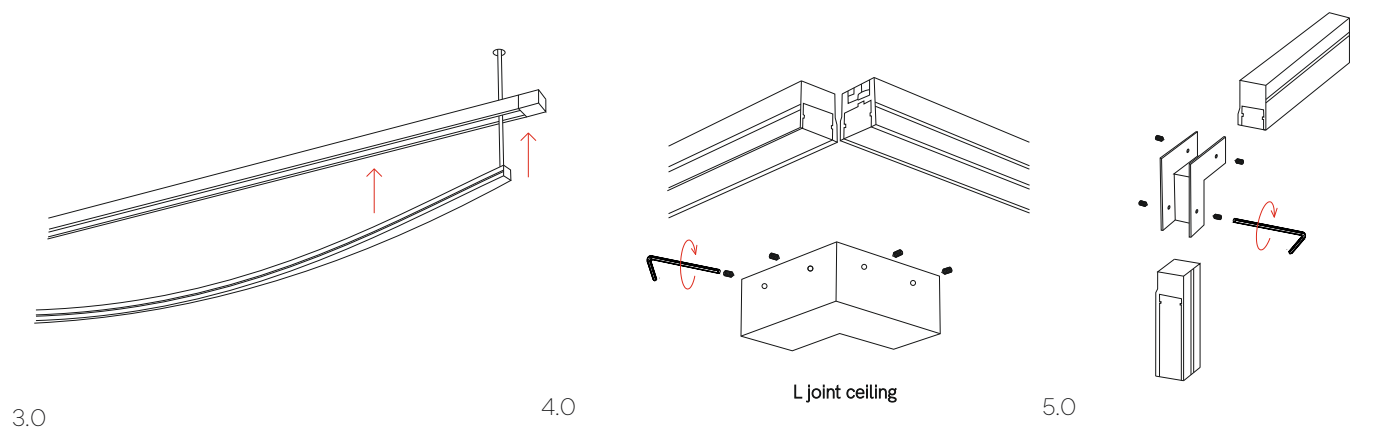

Frame

outdoor lighting

5400, 5401, 5402, 5403, 5404, 5405

10W, 20W, 30W

Instrucciones de montaje/ Assembly instructions/ Instructions de montage/ Montageanleitung/ Istruzioni di montaggio

Can be use with this following lights