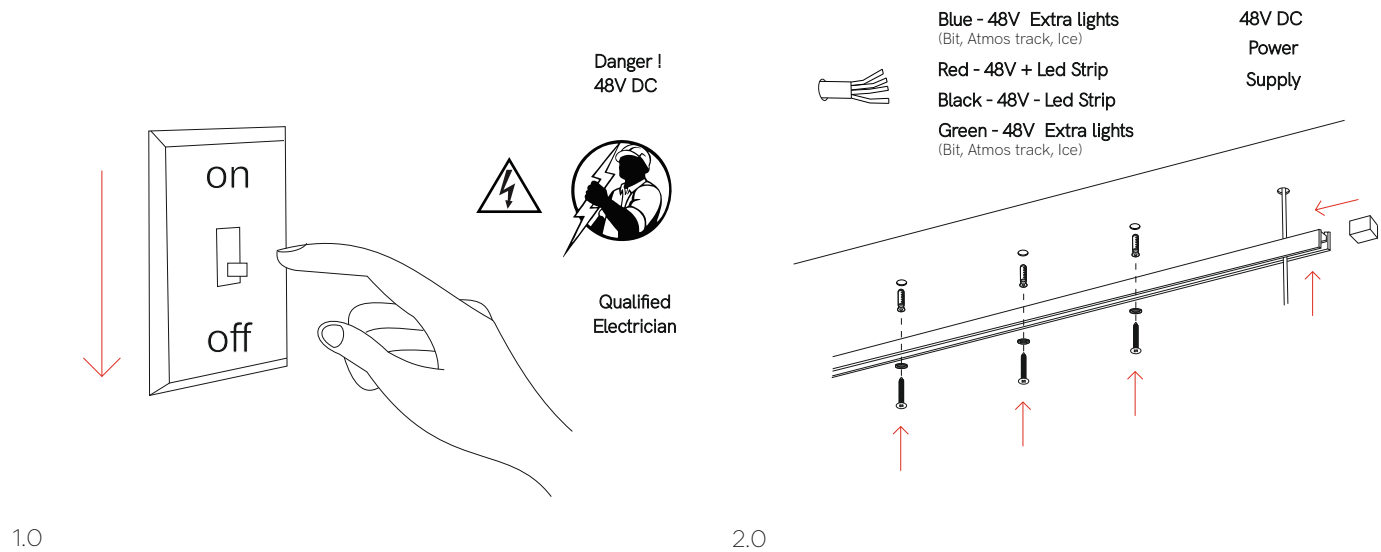

Frame

outdoor lighting

5400, 5401, 5402, 5403, 5404, 5405

10W, 20W, 30W

Instrucciones de montaje/ Assembly instructions/ Instructions de montage/ Montageanleitung/ Istruzioni di montaggio

Can be use with this following lights