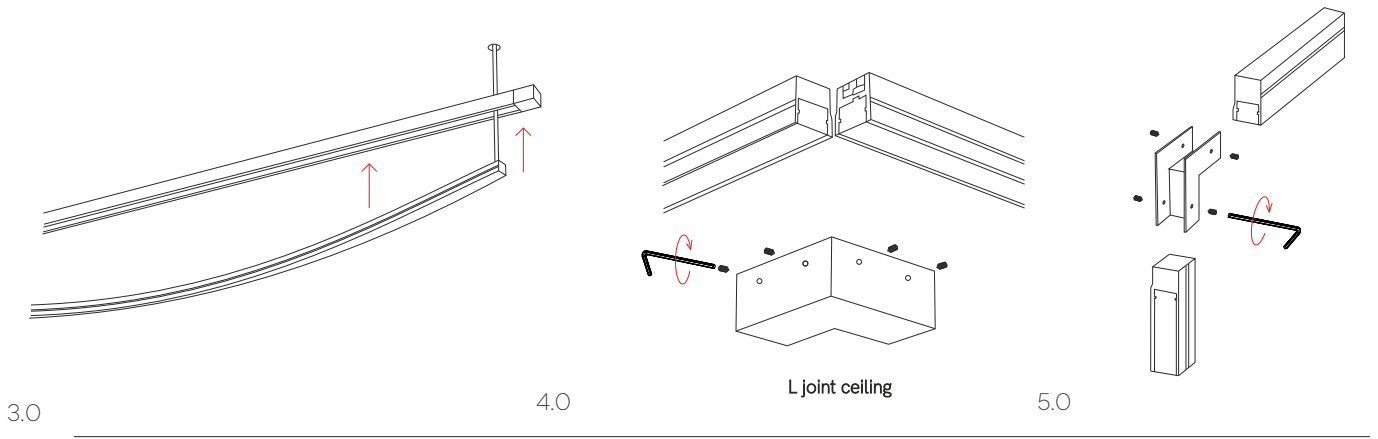

Frame

outdoor track

5400, 5401, 5402, 5403, 5404, 5405

10W, 20W, 30W

Instrucciones de montaje/ Assembly instructions/ Instructions de montage/ Montageanleitung/ Istruzioni di montaggio

Can be use with this following lights