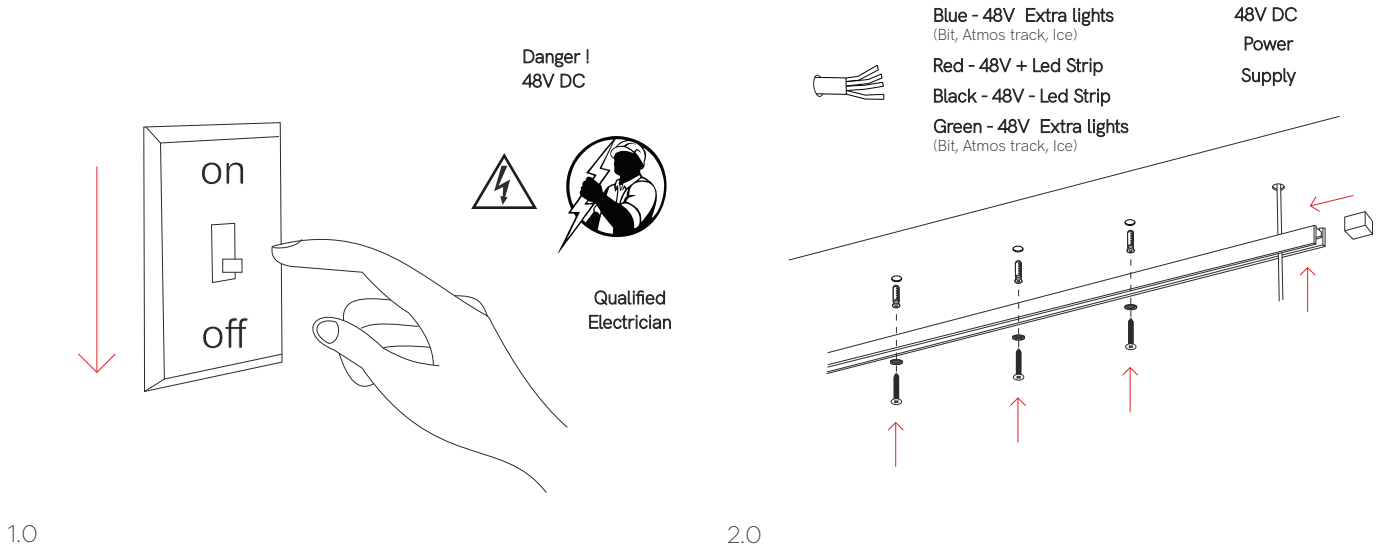

Frame

outdoor track

5400, 5401, 5402, 5403, 5404, 5405

10W, 20W, 30W

Instrucciones de montaje/ Assembly instructions/ Instructions de montage/ Montageanleitung/ Istruzioni di montaggio

Can be use with this following lights