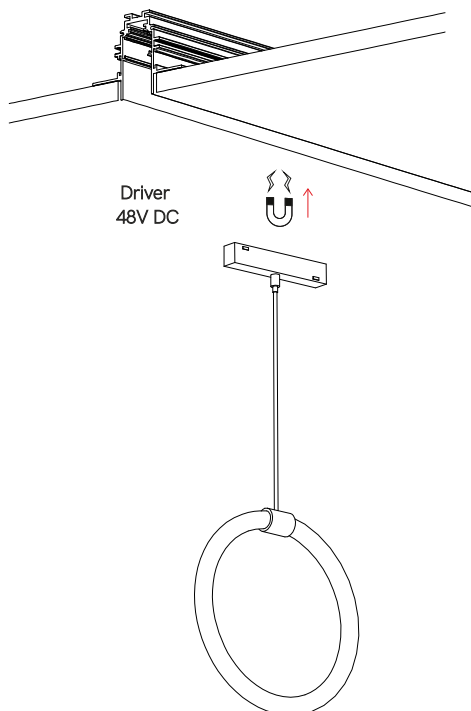

Recessed installation

3.0

4.0

RoHS

3
YEARS
WARRANTY

35.000
HOURS

CRI
≥90

48V
DC

IP
20

+40°C
-20°C