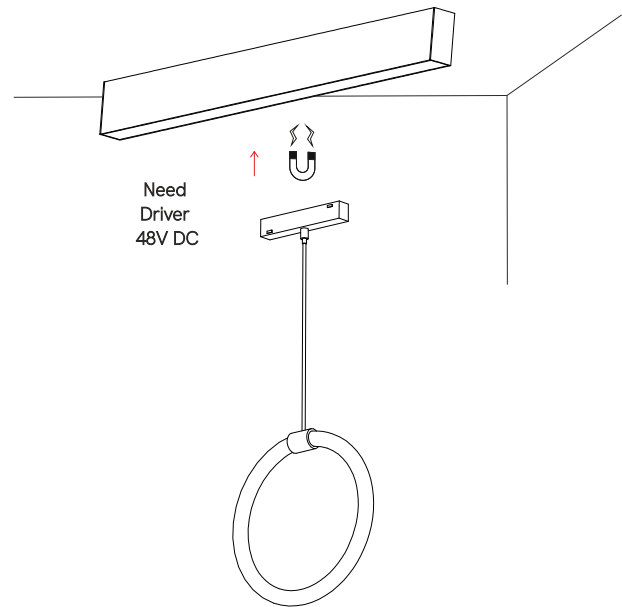

Fine 25 circle 48V

magnet track 48V

5431, 5441, 5432, 5442

19W

 **BENEITO FAURE**[®]
passion for led light

Instrucciones de montaje/ Assembly instructions/ Instructions de montage/ Montageanleitung/ Istruzioni di montaggio

Surface installation

1.0

2.0

Recessed installation

3.0

4.0

RoHS

3
YEARS
WARRANTY