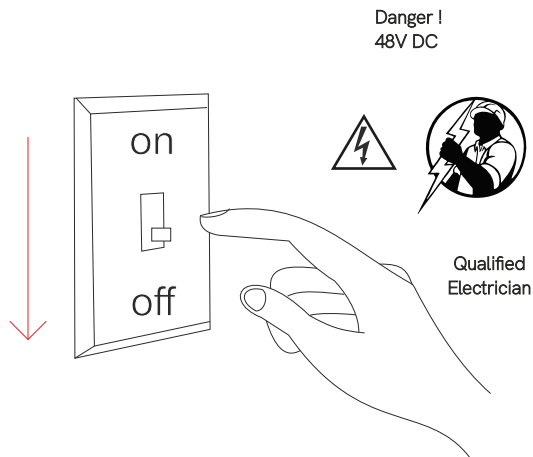

Fine 25 circle 48V

magnet track 48V

5431, 5441, 5432, 5442

19W

BENEITO FAURE®
passion for led light

Instrucciones de montaje/ Assembly instructions/ Instructions de montage/ Montageanleitung/ Istruzioni di montaggio

Surface installation

1.0

2.0