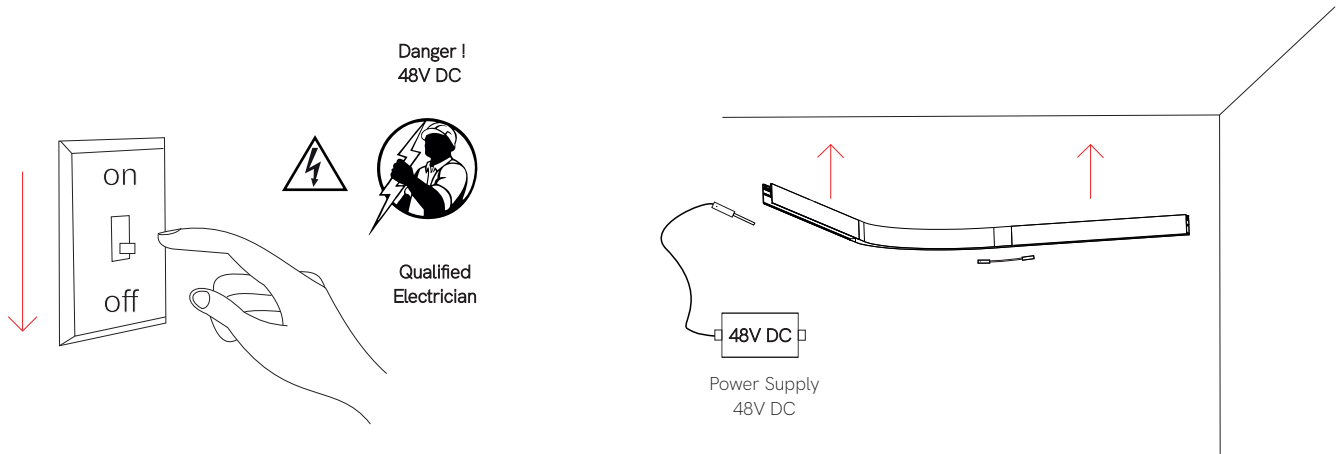

Curve line 48V

decorative lighting

5313, 5314, 5315, 5316

8W

Instrucciones de montaje/ Assembly instructions/ Instructions de montage/ Montageanleitung/ Istruzioni di montaggio

1.0

2.0 View instructions page **Magnet track accessories**.