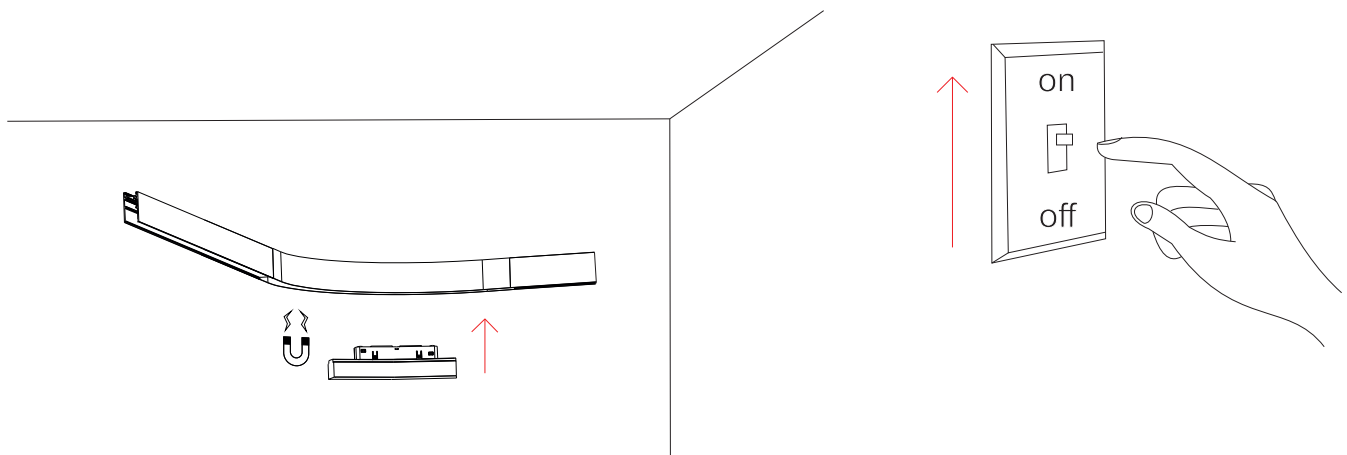

Curve line 48V

decorative lighting

5313, 5314, 5315, 5316

8W

Instrucciones de montaje/ Assembly instructions/ Instructions de montage/ Montageanleitung/ Istruzioni di montaggio

1.0

2.0 View instructions page **Magnet track accessories**.