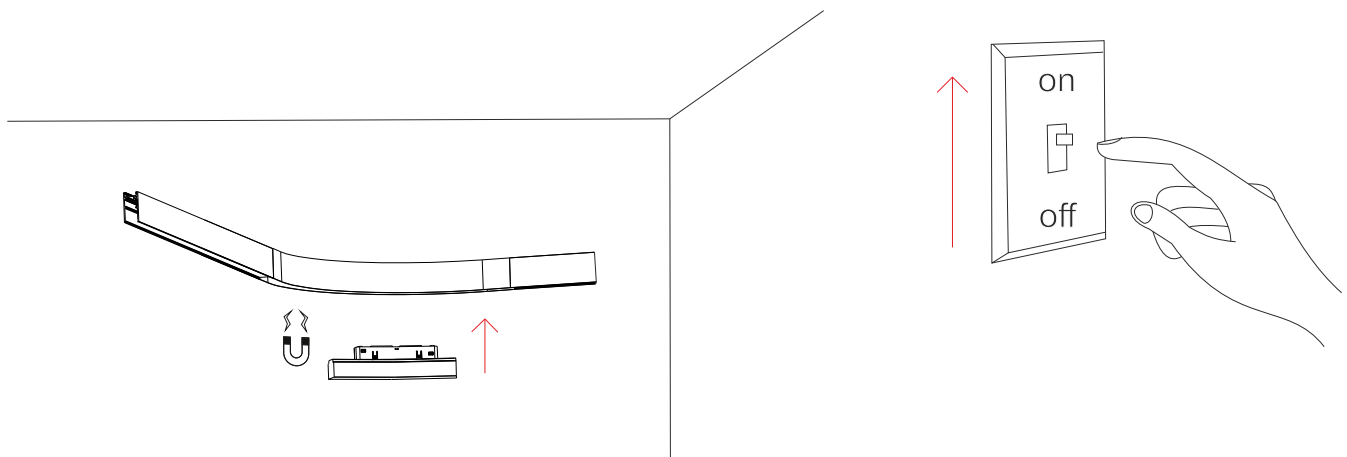

3.0

4.0

RoHS

EMC

48V
DC

3
YEARS
WARRANTY

30.000
HOURS

UGR
<19

20
IP