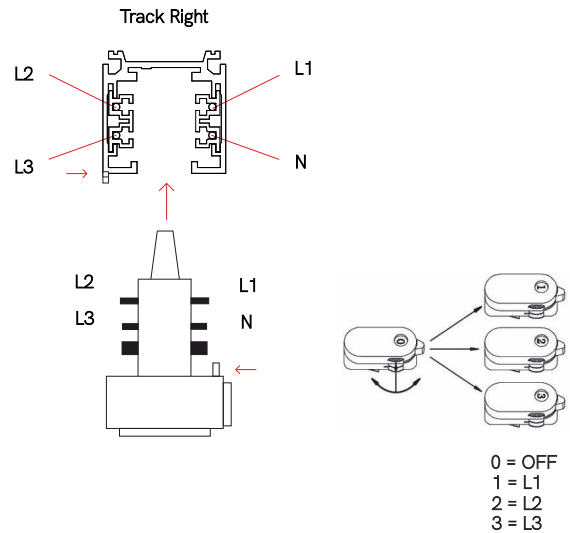

# Crown track

three phase track

5221, 5222

25W

**BENEITO FAURE**

passion for led light

Instrucciones de montaje/ Assembly instructions/ Instructions de montage/ Montageanleitung/ Istruzioni di montaggio

1.0

CCT  
SWITCH

2.0

3.0

4.0

5.0

6.0