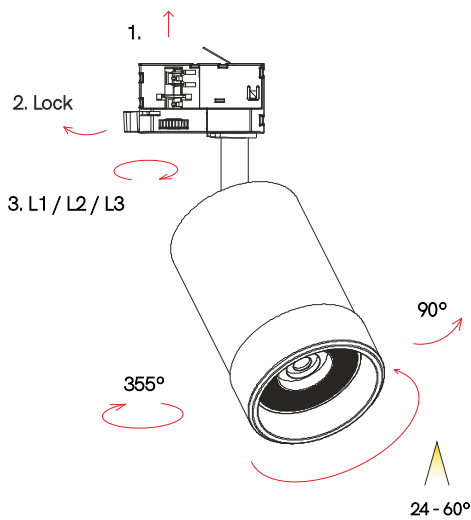

# Crown track

three phase track

5221, 5222

25W

**BENEITO FAURE**

passion for led light

Instrucciones de montaje/ Assembly instructions/ Instructions de montage/ Montageanleitung/ Istruzioni di montaggio

1.0

CCT  
SWITCH

2.0

3.0

4.0

5.0

6.0