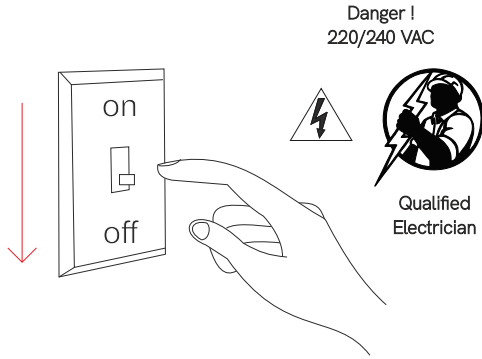

# Crown track

three phase track

5221, 5222

25W

**BENEITO FAURE**

passion for led light

Instrucciones de montaje/ Assembly instructions/ Instructions de montage/ Montageanleitung/ Istruzioni di montaggio

1.0