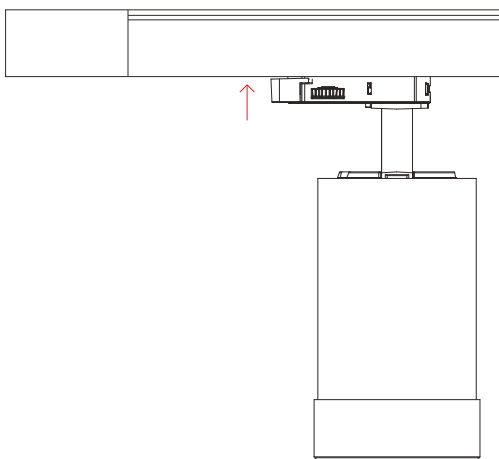

Crown track

three phase track

5221, 5222

25W

BENEITO FAURE

passion for led light

Instrucciones de montaje/ Assembly instructions/ Instructions de montage/ Montageanleitung/ Istruzioni di montaggio

1.0

CCT
SWITCH

2.0

3.0

4.0

5.0

6.0