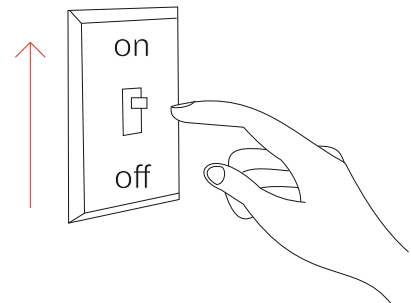

3.0

4.0

5.0

RoHS

3
YEARS
WARRANTY

35.000
HOURS

IP
20

220/240
VAC

UGR
<19

PF
>0,5

50/60
Hz

+40°C
-20°C