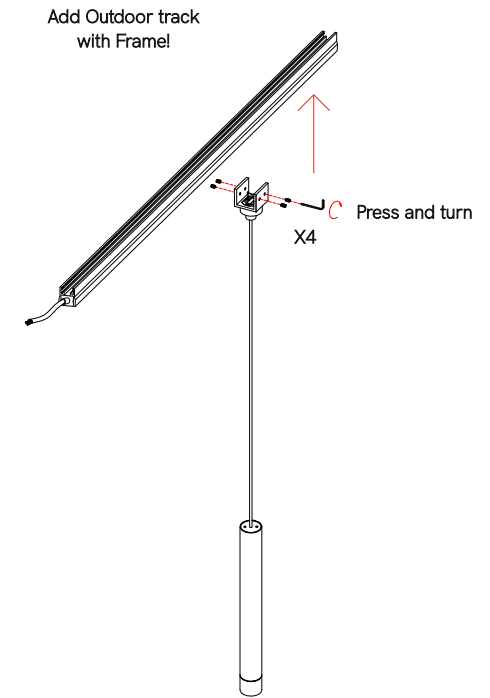

Atmos track

outdoor lighting

5392, 5393, 5394, 5395

8W

BENEITO FAURE®

passion for led light

Instrucciones de montaje/ Assembly instructions/ Instructions de montage/ Montageanleitung/ Istruzioni di montaggio

1.0

2.0

3.0

4.0

5.0

RoHS

3
YEARS
WARRANTY

30.000
HOURS

UGR
<19

IP
65

48V
DC

38°

+45°C
-25°C