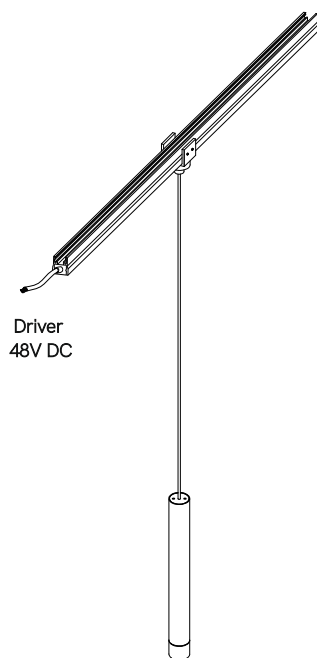

Atmos track

outdoor lighting

5392, 5393, 5394, 5395

8W

BENEITO FAURE®

passion for led light

Instrucciones de montaje/ Assembly instructions/ Instructions de montage/ Montageanleitung/ Istruzioni di montaggio

1.0

2.0

3.0

4.0

5.0

RoHS

3
YEARS
WARRANTY

30.000
HOURS

UGR
<19

IP
65

48V
DC

38°

+45°C
-25°C