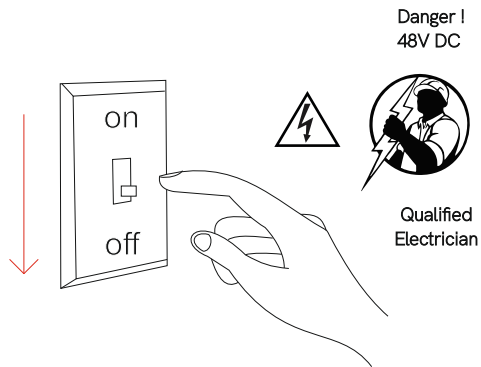

Atmos track

outdoor lighting

5392, 5393, 5394, 5395

8W

BENEITO FAURE®

passion for led light

Instrucciones de montaje/ Assembly instructions/ Instructions de montage/ Montageanleitung/ Istruzioni di montaggio

1.0