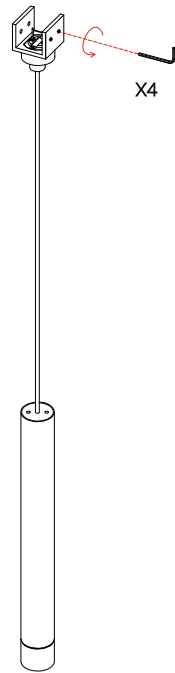

Atmos track

outdoor lighting

5392, 5393, 5394, 5395

8W

BENEITO FAURE®

passion for led light

Instrucciones de montaje/ Assembly instructions/ Instructions de montage/ Montageanleitung/ Istruzioni di montaggio

1.0

2.0

3.0

4.0

5.0

RoHS

3
YEARS
WARRANTY

30.000
HOURS

UGR
<19

IP
65

48V
DC

38°

+45°C
-25°C