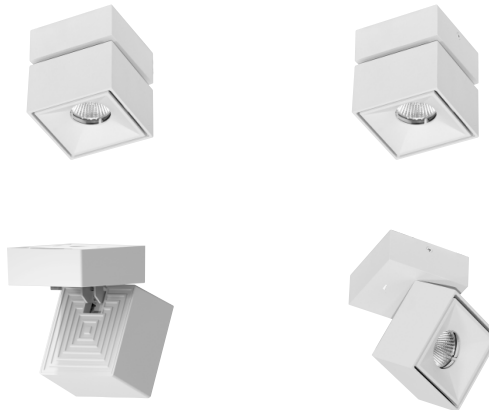

Mini rubyc dimmable

Mini rubyc

Technical Information

Power	7W	7W
Installation	Surface	Surface
Color Temperature	Switch 2.700K / 3.200K / 4.000K	Switch 2.700K / 3.200K / 4.000K
Lumens	850 lm	850 lm
Material	Aluminium	Aluminium
Finishes	White / Black	Black

Code	☐ 4332-N ☒ 4333-N ☒ Custom RAL	☒ 4333 ☒ Custom RAL

ⓘ Consult delivery terms and conditions.

3 YEARS WARRANTY | 30.000 HOURS | IP 20 | 220/240 VAC | PF >0,9 | CRI ≥80 | 40° | 50/60 Hz | +40°C / -20°C | CCT SWITCH | AKZO NOBEL | 1/30