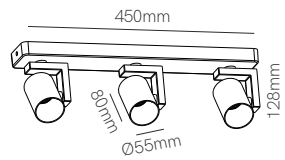

Technical Information

Installation	Surface	Surface
Material	Aluminium	Aluminium
Finishes	White / Black	White / Black
Code	☐ 5053 ☒ 5054 ☒ Custom RAL	☐ 5055 ☒ 5056 ☒ Custom RAL

① Consult delivery terms and conditions.