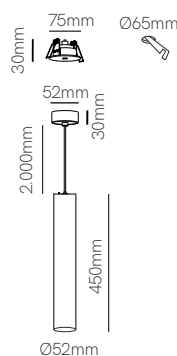

Atmos 25

Atmos 45

Technical Information

Power	7W	10W
Installation	Surface / Recessed	Surface / Recessed
Color Temperature	Switch 2.700K / 3.200K / 4.000K	Switch 2.700K / 3.200K / 4.000K
Lumens	770 lm	1.100 lm
Material	Aluminium	Aluminium
Finishes	White / Black / Chrome	White / Black / Chrome
Code	☐ 4461 ☒ 4462 ☐ 4952 ☒ Custom RAL	☐ 4463 ☒ 4464 ☐ 4953 ☒ Custom RAL

ⓘ Consult delivery terms and conditions.

Accessories

Included with:
4461 / 4463

Included with:
4461 / 4462 / 4463 / 4464

*All versions included surface base (mounted) and recessed base (not mounted).

3 YEARS WARRANTY | 30.000 HOURS | IP 20 | 220/240 VAC | UGR <19 | PF >0,9 | CRI ≥80 | 15° 38° 60° | 50/60 Hz | +50°C -20°C | CCT SWITCH