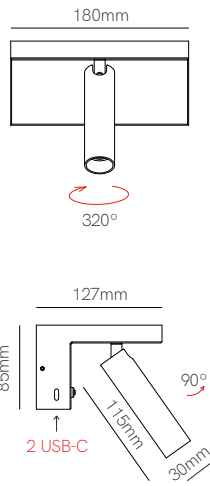

New

Beam

Technical Information

Power	5W
Installation	Surface
Color Temperature	2.700K
Lumens	380 lm / 190 lm / 95 lm
Material	Aluminium
Finishes	White / Black
Code	☐ 5157 ☒ 5158

*Charger by USB-C.

5 YEARS WARRANTY | 30.000 HOURS | IP 20 | 220/240 VAC | PF >0,9 | CRI ≥90 | 40° | 50/60 Hz | USB-C 5V 2A | 3 INTENSITIES | +40°C / -20°C | 1/12