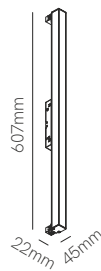

*Need power supply (page 408).

Technical Information

Power	7,5W	15W	30W
Installation	Magnet Track	Magnet Track	Magnet Track
Color Temperature	2.700K / 3.000K	2.700K / 3.000K	2.700K / 3.000K
Lumens	310 lm / 320 lm	740 lm / 760 lm	1.000 lm / 1.050 lm
Material	Aluminium	Aluminium	Aluminium
Finishes	Black	Black	Black

Code	■ 2.700K 5202 New	■ 2.700K 5203 New	■ 2.700K 5204 New
	■ 3.000K 4784	■ 3.000K 4785	■ 3.000K 4786

1/25

1/25

1/20

3 YEARS WARRANTY | 26.000 HOURS | IP 20 | 48V DC | UGR <19 | CRI ≥90 | | 100° | +40°C / -20°C