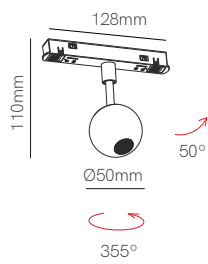

*Need power supply (page 408).

Technical Information

Power	4,5W	8,5W
Installation	Magnet Track	Magnet Track
Color Temperature	2.700K / 3.000K	2.700K / 3.000K
Lumens	315 lm / 325 lm	610 lm / 620 lm
Material	Aluminium	Aluminium
Finishes	White / Black / Chrome / Rose gold	White / Back / Chrome / Rose gold

Code	☐ 2.700K 4581	☐ 2.700K 4573
	☐ 3.000K 4582	☐ 3.000K 4574
	☒ 2.700K 4583	☒ 2.700K 4575
	☒ 3.000K 4584	☒ 3.000K 4576
	☐ 2.700K 4585	☐ 2.700K 4577
	☐ 3.000K 4586	☐ 3.000K 4578
	☐ 2.700K 4587	☐ 2.700K 4579
	☐ 3.000K 4588	☐ 3.000K 4580

UGR <10 | 38°

UGR <15 | 36°

3 YEARS WARRANTY | 26.000 HOURS | IP 20 | 48V DC | CRI >93 | | +40°C / -20°C |