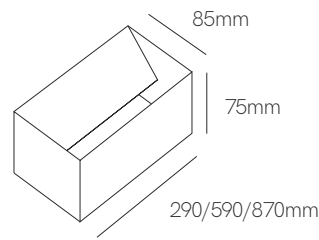

New

Tron

Technical Information

Power	8W / 16W / 24W
Lumens	720 lm - 2.400 lm
Installation	Wall
Material	Aluminium

Code	Diffuser	Size (X)	CCT (lm/W) - Power/m	Driver	Colour
Code 9	Opal 7	290mm 1	2.700K (60 lm/W) - 29W/m 2	Triac 4	☐ White (9003) 1
		590mm 2	3.000K (65 lm/W) - 29W/m 3		☒ Black (9005) 2
		870mm 3	4.000K (70 lm/W) - 29W/m 4		☐ Custom RAL C

Code: **9** **7** **4**

Consult delivery terms and conditions.
*Create your code according to your preferences.