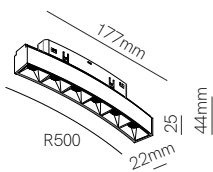

New

Curve tram 48V

Curve line 48V

*Need power supply (page 408).

Technical Information

Power	6W	8W
Installation	Magnet Track	Magnet Track
Color Temperature	2.700K / 3.000K	2.700K / 3.000K
Lumens	500 lm	300 lm
Material	Aluminium	Aluminium
Finishes	White / Black	White / Black