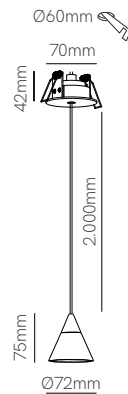

Zoe surface

Zoe recessed

Technical Information

Power	7W	7W
Installation	Surface	Recessed
Color Temperature	2.700K / 3.000K	2.700K / 3.000K
Lumens	360 lm / 370 lm	360 lm / 370 lm
Material	Aluminium	Aluminium
Finishes	White / Black	White / Black