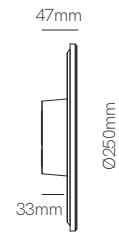

*Included 33mm base, optional 53mm base.

Technical Information

Power	6W	15W	20W
Installation	Surface	Surface	Surface
Color Temperature	Switch 2.700K / 3.200K / 4.000K	Switch 2.700K / 3.200K / 4.000K	Switch 2.700K / 3.200K / 4.000K
Lumens	600 lm	1.500 lm	2.000 lm
Material	Aluminium + pc / Pc (wood)	Aluminium + pc / Pc (wood)	Aluminium + pc / Pc (wood)
Finishes	White / Black / Wood / Corten	White / Black / Wood / Corten	White / Black / Wood / Corten
Code	☐ 4995 ☐ 4996 ☐ 4997 ☐ 5218 New ☐ Custom RAL	☐ 4998 ☐ 4999 ☐ 5000 ☐ 5219 New ☐ Custom RAL	☐ 5001 ☐ 5002 ☐ 5003 ☐ 5220 New ☐ Custom RAL

ⓘ Consult delivery terms and conditions.

Accessories **New**

53mm Large base for 120mm

☐ 5226   ☐ 5228
☐ 5227   ☐ 5229

53mm Large base for 180mm

☐ 5230   ☐ 5232
☐ 5231   ☐ 5233

53mm Large base for 250mm

☐ 5234   ☐ 5236
☐ 5235   ☐ 5237

3 YEARS WARRANTY | 25.000 HOURS | IP 65 | 220/240 VAC | PF >0,9 | CRI ≥80 | 360° | 50/60 Hz | IK06 | TRIAC DIMM | +40°C / -20°C | CCT SWITCH | 1/10