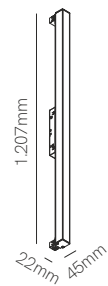

Tram 48V 4,5W

Tram 48V 9W

*Need power supply (page 408).

Technical Information

Power	4,5W	9W
Installation	Magnet Track	Magnet Track
Color Temperature	2.700K / 3.000K	2.700K / 3.000K
Lumens	300 lm / 310 lm	690 lm / 710 lm
Material	Aluminium	Aluminium
Finishes	White / Black	White / Black

3 YEARS WARRANTY | 26.000 HOURS | IP 20 | 48V DC | UGR <19 | CRI ≥90 | III | 24° | +40°C / -20°C | 1/50

Line 48V 7,5W

Line 48V 15W

Line 48V 30W

*Need power supply (page 408).

Technical Information

Power	7,5W	15W	30W
Installation	Magnet Track	Magnet Track	Magnet Track
Color Temperature	2.700K / 3.000K	2.700K / 3.000K	2.700K / 3.000K
Lumens	310 lm / 320 lm	740 lm / 760 lm	1.000 lm / 1.050 lm
Material	Aluminium	Aluminium	Aluminium
Finishes	Black	Black	Black