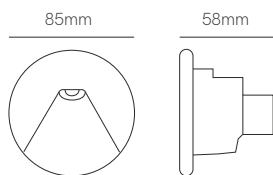

Code	<input type="checkbox"/> <input type="checkbox"/> 5027 <input type="checkbox"/> Custom RAL
------	---

ⓘ Consult delivery terms and conditions.

Pun

Recessed box included
66mm x 73mm

White and black cover included