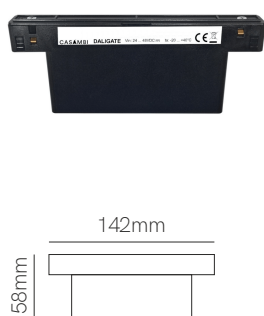

Power supply 24Vdc to 48Vdc, not polarized. Fused and protected against voltage peaks.
Two automatic programming modes, Standard and Fast Group, to program new lamps found on the bus.

Allows for the connection of up to 64 DALI lamps (control gear), assigning them to up to 8 groups.
Fixtures available for: Broadcast control, 8 groups, 4 TW groups.

The lamps on the bus are controlled by means of group commands: each lamp will execute only commands sent to its belonging group.

472x CASAMBI es un dispositivo maestro DALI, con tecnología Bluetooth, adecuado para aplicaciones monomáster, está desarrollado para controlar lámparas DALI a través de dispositivos móviles, utilizando la app Casambi. Se pueden programar 64 lámparas (equipo de control) y asignarlas a hasta un máximo de 8 grupos.

Fuente de alimentación de 24 Vdc a 48 Vdc, no polarizada, fusionada y protegida contra picos de voltaje. Dos modos de programación automática, Estándar y Grupo Rápido, para programar nuevas lámparas que se encuentren en el bus.

Permite la conexión de hasta 64 lámparas DALI (equipos auxiliares), asignándolas a un máximo de 8 grupos.
Dispositivos disponibles para: Control de difusión, 8 grupos, 4 grupos TW.
Las lámparas del bus se controlan mediante comandos de grupo: cada lámpara ejecutará sólo los comandos enviados a su grupo de pertenencia.

Code	Version	Power	IP	VDC OUT	Size
□ 6721	Casambi magnet track control	8W	IP20	24-48 VDC	142x58x18mm
■ 6722	Casambi magnet track control	8W	IP20	24-48 VDC	142x58x18mm