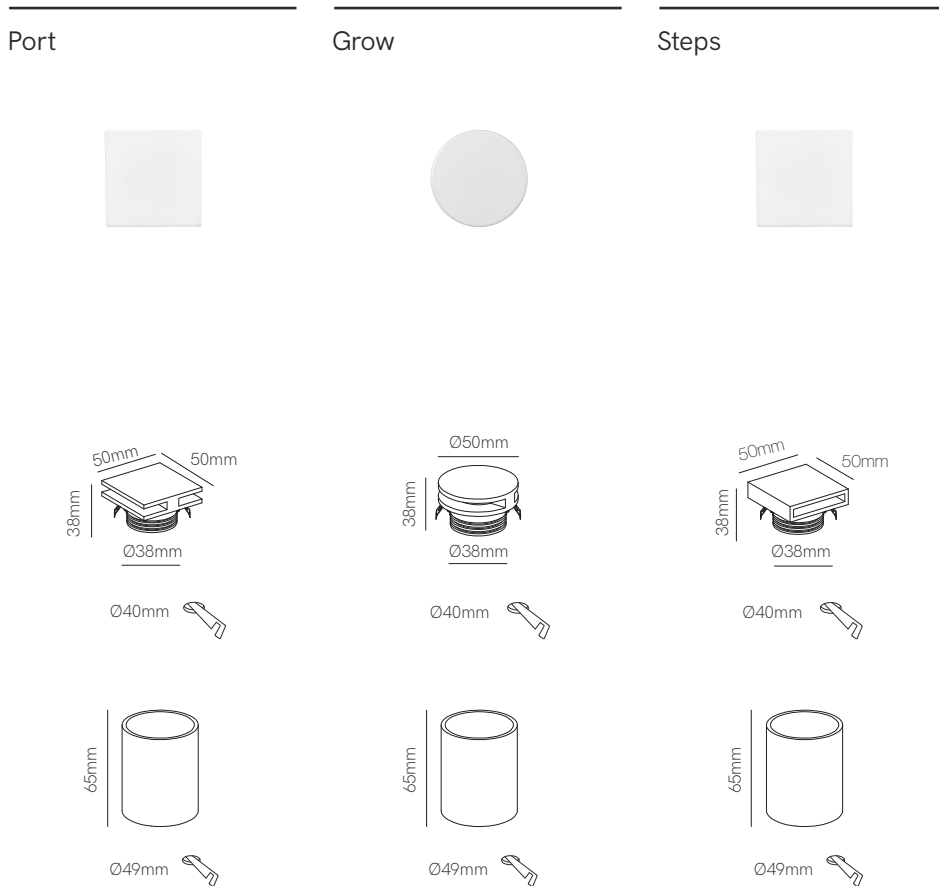

*Recessed box included.

Technical Information

Power	4W	4W	4W
Installation	Recessed	Recessed	Recessed
Color Temperature	3.000K	3.000K	3.000K
Lumens	60 lm	60 lm	60 lm
Material	Aluminium	Aluminium	Aluminium
Finishes	White / Black	White / Black	White / Black
Code	☐ 4112 ☐ 4113 ☒ Custom RAL	☐ 4106 ☐ 4107 ☒ Custom RAL	☐ 4110 ☐ 4111 ☒ Custom RAL
	120°	120°	120°

Consult delivery terms and conditions.

3 YEARS WARRANTY | 25.000 HOURS | IP 20 | 220/240 VAC | PF >0,5 | CRI ≥80 | | 50/60 Hz | | +50°C / -20°C | 1/50