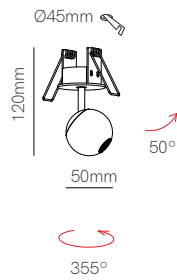

Bora recessed 4,5W

Bora recessed 8,5W

Technical Information

Version	Bora recessed 4,5W	Bora recessed 8,5W
Power	4,5W	8,5W
Installation	Recessed	Recessed
Color Temperature	2.700K / 3.000K	2.700K / 3.000K
Lumens	290 lm / 300 lm	530 lm / 540 lm
Material	Aluminium	Aluminium
Finishes	White / Black / Chrome / Rose gold	White / Black / Chrome / Rose gold

Code	☐ 2.700K 4589	☐ 2.700K 4597
	☐ 3.000K 4590	☐ 3.000K 4598
	☒ 2.700K 4591	☒ 2.700K 4599
	☒ 3.000K 4592	☒ 3.000K 4600
	☐ 2.700K 4593	☐ 2.700K 4601
	☐ 3.000K 4594	☐ 3.000K 4602
	☐ 2.700K 4595	☐ 2.700K 4603
	☐ 3.000K 4596	☐ 3.000K 4604

UGR <10 | PF >0,5 | 38°

UGR <15 | PF >0,6 | 36°

3 YEARS WARRANTY | 26.000 HOURS | IP 20 | 220/240 VAC | CRI ≥93 | 50/60 Hz | +40°C / -20°C | 1/18