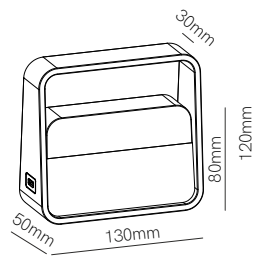

New

Bag

Technical Information

Power	2W
Installation	Portable
Color Temperature	3.000K
Lumens	50 lm
Material	Aluminium
Finishes	White / Black / Brushed Gold / Champagne

Code	☐ 5329
	☐ 5330
	☐ 5331
	☐ 5332

3 YEARS WARRANTY BATTERY 2 YEARS | 30.000 HOURS | 2,5 HOURS | 3,5 HOURS | USB-C 5V | 1.800 mAh | IP 20 | CRI ≥90 | 180° | DIMMABLE | IK06 | +40°C -20°C | 1/20