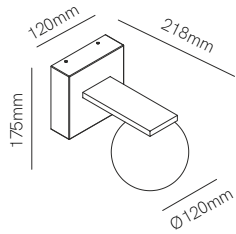

Code: **9** **7** **4**

Consult delivery terms and conditions.
*Create your code according to your preferences.

New

Sphere wall

Sphere Alp wall

Technical Information

Power	9W	20W
Installation	Magnet Surface	Surface
Color Temperature	2.700K / 3.000K	2.700K / 3.000K
Lumens	465 lm	680 lm
Material	Aluminium and glass	Aluminium and glass
Finishes	White / Black	White / Black