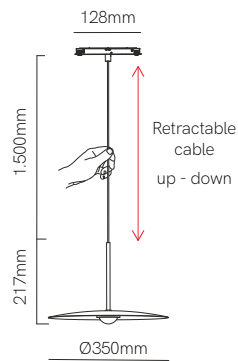

New

Hat 48V

*Need power supply (page 408).

Technical Information

Power	8W
Installation	Magnet Track
Color Temperature	2.700K / 3.000K
Lumens	835 lm
Material	Aluminium
Finishes	White / Black

Code	☐	2.700K	5363
	☐	3.000K	5364
	☒	2.700K	5366
	☒	3.000K	5367

3 YEARS WARRANTY | 30.000 HOURS | → | IP 20 | 48V DC | | | 83° | +40°C / -20°C |