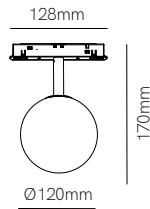

Sphere suspension 48V

*Need power supply (page 408).

Technical Information

Power	8W	8W
Installation	Magnet Track	Magnet Track
Color Temperature	2.700K / 3.000K	2.700K / 3.000K
Lumens	255 lm	255 lm
Material	Aluminium and glass	Aluminium and glass
Finishes	White / Black	White / Black

Code	☐ 2.700K 5369	☐ 2.700K 5375
	☐ 3.000K 5370	☐ 3.000K 5376
	☒ 2.700K 5372	☒ 2.700K 5378
	☒ 3.000K 5373	☒ 3.000K 5379

3 YEARS WARRANTY | 30.000 HOURS | → | IP 20 | 48V DC | UGR <19 | | 360° | +40°C / -20°C | 1/12