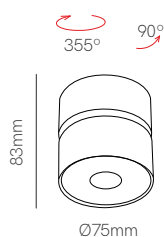

Mini concord dimmable

Technical Information

Power	7W
Installation	Surface
Color Temperature	Switch 2.700K / 3.200K / 4.000K
Lumens	850 lm
Material	Aluminium
Finishes	White / Black

Code	☐ 4334-N
	☐ 4335-N
	☒ Custom RAL

Consult delivery terms and conditions.

3 YEARS WARRANTY | 30.000 HOURS | IP 20 | 220/240 VAC | PF >0,9 | CRI ≥80 | 40° | 50/60 Hz | +40°C / -20°C | TRIAC DIMM | CCT SWITCH | AKZO NOBEL | 1/30