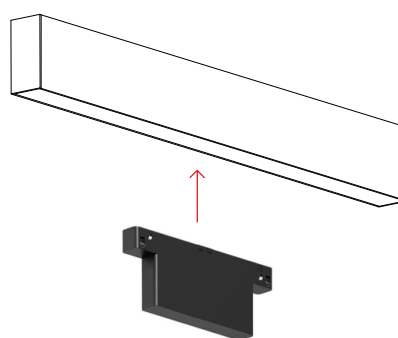

Power supply 24Vdc to 48Vdc, not polarized. Fused and protected against voltage peaks.
Two automatic programming modes, Standard and Fast Group, to program new lamps found on the bus.

Allows for the connection of up to 64 DALI lamps (control gear), assigning them to up to 8 groups.
Fixtures available for: Broadcast control, 8 groups, 4 TW groups.

The lamps on the bus are controlled by means of group commands: each lamp will execute only commands sent to its belonging group.

472x CASAMBI es un dispositivo maestro DALI, con tecnología Bluetooth, adecuado para aplicaciones monomáster, está desarrollado para controlar lámparas DALI a través de dispositivos móviles, utilizando la app Casambi. Se pueden programar 64 lámparas (equipo de control) y asignarlas a hasta un máximo de 8 grupos.

Fuente de alimentación de 24 Vdc a 48 Vdc, no polarizada, fusionada y protegida contra picos de voltaje. Dos modos de programación automática, Estándar y Grupo Rápido, para programar nuevas lámparas que se encuentren en el bus.

Permite la conexión de hasta 64 lámparas DALI (equipos auxiliares), asignándolas a un máximo de 8 grupos.
Dispositivos disponibles para: Control de difusión, 8 grupos, 4 grupos TW.
Las lámparas del bus se controlan mediante comandos de grupo: cada lámpara ejecutará sólo los comandos enviados a su grupo de pertenencia.

Code	Version	Power	IP	VDC OUT	Size
□ 6721	Casambi magnet track control	8W	IP20	24-48 VDC	142x58x18mm
■ 6722	Casambi magnet track control	8W	IP20	24-48 VDC	142x58x18mm