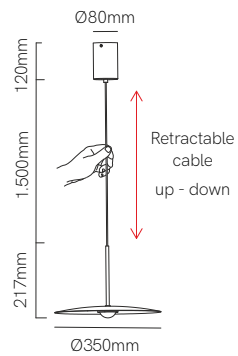

New

Hat surface

Hat recessed

Technical Information

Power	8W	8W
Installation	Surface	Recessed
Color Temperature	2.700K / 3.000K	2.700K / 3.000K
Lumens	835 lm	835 lm
Material	Aluminium	Aluminium
Finishes	White / Black	White / Black

Code	☐ 2.700K 5345	☐ 2.700K 5351
	☐ 3.000K 5346	☐ 3.000K 5352
	☒ 2.700K 5348	☒ 2.700K 5354
	☒ 3.000K 5349	☒ 3.000K 5355

3 YEARS WARRANTY | 30.000 HOURS | → | IP 20 | 220/240 VAC | PF >0,6 | CRI ≥90 | 83° | 50/60 Hz | +40°C / -20°C | 1/5