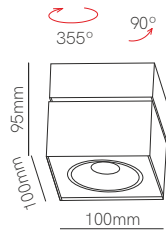

Rubyc dimmable

Rubyc

Technical Information

Power	14W	14W
Installation	Surface	Surface
Color Temperature	Switch 2.700K / 3.200K / 4.000K	Switch 2.700K / 3.200K / 4.000K
Lumens	1.205 lm	1.205 lm
Material	Aluminium	Aluminium
Finishes	White / Black	White / Black
Code	☐ 5069 ☒ 5070 ☒ Custom RAL	☐ 4230-N ☒ 4231-N ☒ Custom RAL

ⓘ Consult delivery terms and conditions.

3 YEARS WARRANTY | 30.000 HOURS | IP 20 | 220/240 VAC | PF >0,9 | CRI >97 | 40° | 50/60 Hz | +40°C / -10°C | CCT SWITCH | AKZO NOBEL | 1/4/12