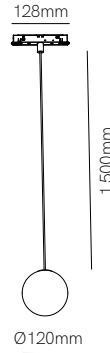

Tram 48V 4,5W

Tram 48V 9W

*Need power supply (page 408).

Technical Information

Power	4,5W	9W
Installation	Magnet Track	Magnet Track
Color Temperature	2.700K / 3.000K	2.700K / 3.000K
Lumens	300 lm / 310 lm	690 lm / 710 lm
Material	Aluminium	Aluminium
Finishes	White / Black	White / Black

3 YEARS WARRANTY | 26.000 HOURS | IP 20 | 48V DC | UGR <19 | CRI ≥90 | III | 24° | +40°C / -20°C | 1/50

Line 48V 7,5W

Line 48V 15W

Line 48V 30W

*Need power supply (page 408).

Technical Information

Power	7,5W	15W	30W
Installation	Magnet Track	Magnet Track	Magnet Track
Color Temperature	2.700K / 3.000K	2.700K / 3.000K	2.700K / 3.000K
Lumens	310 lm / 320 lm	740 lm / 760 lm	1.000 lm / 1.050 lm
Material	Aluminium	Aluminium	Aluminium
Finishes	Black	Black	Black

New

Curve tram 48V

Curve line 48V

*Need power supply (page 408).

Technical Information

Power	6W	8W
Installation	Magnet Track	Magnet Track
Color Temperature	2.700K / 3.000K	2.700K / 3.000K
Lumens	500 lm	300 lm
Material	Aluminium	Aluminium
Finishes	White / Black	White / Black

3 YEARS WARRANTY | 30.000 HOURS | IP 20 | 48V DC | UGR <19 | CRI ≥90 | III | +40°C / -20°C | 1/40

New

Sphere 48V

Sphere suspension 48V

*Need power supply (page 408).

Technical Information

Power	8W	8W
Installation	Magnet Track	Magnet Track
Color Temperature	2.700K / 3.000K	2.700K / 3.000K
Lumens	255 lm	255 lm
Material	Aluminium and glass	Aluminium and glass
Finishes	White / Black	White / Black