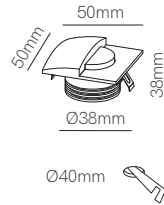

Ilo

Skin

*Recessed box included.

Technical Information

Power	2W	2W
Installation	Recessed	Recessed
Color Temperature	3.000K	3.000K
Lumens	60 lm	60 lm
Material	Aluminium	Aluminium
Finishes	White / Black	White / Black
Code	☐ 4126 ☒ 4127 ☐ Custom RAL	☐ 4108 ☒ 4109 ☐ Custom RAL

ⓘ Consult delivery terms and conditions.

3 YEARS WARRANTY | 25.000 HOURS | IP 20 | 220/240 VAC | PF >0,5 | CRI ≥80 | ⚡ | 120° | 50/60 Hz | IK07 | +50°C / -20°C | 1/50