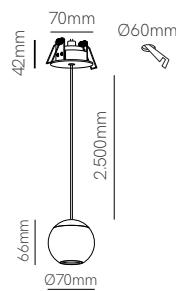

Bora suspension recessed

Technical Information

Power	8,5W	8,5W
Installation	Surface	Recessed
Color Temperature	2.700K / 3.000K	2.700K / 3.000K
Lumens	530 lm / 540 lm	530 lm / 540 lm
Material	Aluminium	Aluminium
Finishes	White / Black / Chrome / Rose gold	White / Black / Chrome / Rose gold
Code	☐ 2.700K 4605 ☐ 3.000K 4606 ☒ 2.700K 4607 ☒ 3.000K 4608 ☐ 2.700K 4609 ☐ 3.000K 4610 ☒ 2.700K 4611 ☒ 3.000K 4612	☐ 2.700K 4613 ☐ 3.000K 4614 ☒ 2.700K 4615 ☒ 3.000K 4616 ☐ 2.700K 4617 ☐ 3.000K 4618 ☒ 2.700K 4619

3 YEARS WARRANTY | 26.000 HOURS | IP 20 | 220/240 VAC | UGR <15 | PF >0,6 | CRI ≥93 | 36° | 50/60 Hz | +40°C / -20°C | 1/18