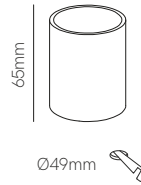

Ilo

Skin

*Recessed box included.

Technical Information

Power	2W	2W
Installation	Recessed	Recessed
Color Temperature	3.000K	3.000K
Lumens	60 lm	60 lm
Material	Aluminium	Aluminium
Finishes	White / Black	White / Black
Code	☐ 4126 ☒ 4127 ☐ Custom RAL	☐ 4108 ☒ 4109 ☐ Custom RAL

ⓘ Consult delivery terms and conditions.

3 YEARS WARRANTY | 25.000 HOURS | IP 20 | 220/240 VAC | PF >0,5 | CRI ≥80 | ⚡ | 120° | 50/60 Hz | IK07 | +50°C / -20°C | 1/50