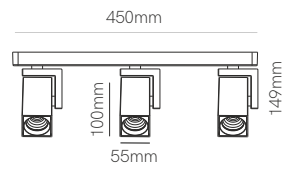

Volt round 3

Volt square 3

Technical Information

Power	24W	24W
Installation	Surface	Surface
Color Temperature	Switch 2.700K / 3.200K / 4.000K	Switch 2.700K / 3.200K / 4.000K
Lumens	1.700 lm	1.700 lm
Material	Aluminium	Aluminium
Finishes	White / Black	White / Black
Code	☐ 5045 ☒ 5046 ☐ Custom RAL	☐ 5047 ☒ 5048 ☐ Custom RAL

ⓘ Consult delivery terms and conditions.

3 YEARS WARRANTY | 30.000 HOURS | → | IP 20 | 100/277 VAC | PF >0,9 | CRI ≥90 | 38° | IK06 | 50/60 Hz | +45°C / -20°C | CCT SWITCH | 1/10