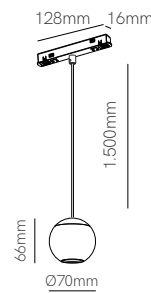

*Need power supply (page 408).

Technical Information

Power	4,5W	8,5W
Installation	Magnet Track	Magnet Track
Color Temperature	2.700K / 3.000K	2.700K / 3.000K
Lumens	315 lm / 325 lm	610 lm / 620 lm
Material	Aluminium	Aluminium
Finishes	White / Black / Chrome / Rose gold	White / Back / Chrome / Rose gold

Code	☐ 2.700K 4581	☐ 2.700K 4573
	☐ 3.000K 4582	☐ 3.000K 4574
	☒ 2.700K 4583	☒ 2.700K 4575
	☒ 3.000K 4584	☒ 3.000K 4576
	☐ 2.700K 4585	☐ 2.700K 4577
	☐ 3.000K 4586	☐ 3.000K 4578
	☐ 2.700K 4587	☐ 2.700K 4579
	☐ 3.000K 4588	☐ 3.000K 4580

UGR <10 | 38°

UGR <15 | 36°

3 YEARS WARRANTY | 26.000 HOURS | IP 20 | 48V DC | CRI >93 | | +40°C / -20°C |