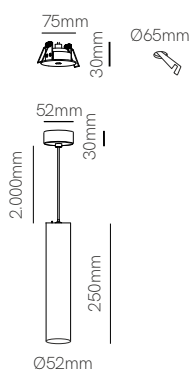

*All versions included surface base (mounted) and recessed base (not mounted).

Technical Information

Installation	Surface / Recessed
Material	Aluminium
Finishes	White / Black / Chrome

Installation	Surface / Recessed
Material	Aluminium
Finishes	White / Black / Chrome

Installation	Surface / Recessed
Material	Aluminium
Finishes	White / Black / Chrome

Code	☐ 4465
	☒ 4466
	☐ 4954
	Custom RAL

Code	☐ 4465
	☒ 4466
	☐ 4954
	Custom RAL

Code	☐ 4467
	☒ 4468
	☐ 4955
	Custom RAL

Consult delivery terms and conditions.

3 YEARS WARRANTY | IP 20 | 220/240 VAC