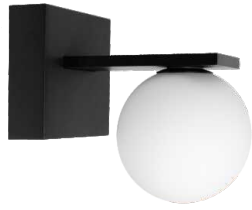

Code: **9** **7** **4**

Consult delivery terms and conditions.
*Create your code according to your preferences.

New

Sphere wall

Sphere Alp wall

Technical Information

Power	9W	20W
Installation	Magnet Surface	Surface
Color Temperature	2.700K / 3.000K	2.700K / 3.000K
Lumens	465 lm	680 lm
Material	Aluminium and glass	Aluminium and glass
Finishes	White / Black	White / Black