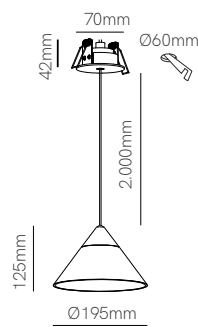

Technical Information

Power
Installation
Color Temperature
Lumens
Material
Finishes

6W
Surface
2.700K / 3.000K
350 lm / 360 lm
Aluminium and acrylic
White-transparent / Black-transparent / Black-gray

6W
Recessed
2.700K / 3.000K
350 lm / 360 lm
Aluminium and acrylic
White-transparent / Black-transparent / Black-gray

Code

4814	△	White-transp.	2.700K
4815	△	White-transp.	3.000K
4816	▲	Black-transp.	2.700K
4817	▲	Black-transp.	3.000K
4818	▲	Black-gray	2.700K
4819	▲	Black-gray	3.000K

4808	△	White-transp.	2.700K
4809	△	White-transp.	3.000K
4810	▲	Black-transp.	2.700K
4811	▲	Black-transp.	3.000K
4812	▲	Black-gray	2.700K
4813	▲	Black-gray	3.000K

3 YEARS WARRANTY | 26.000 HOURS | → | IP 20 | 220/240 VAC | UGR <19 | PF >0,5 | | | | +40°C / -20°C |