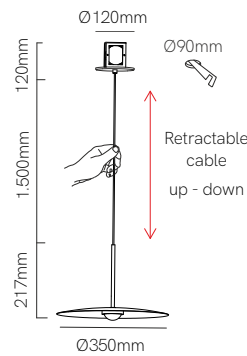

New

Hat surface

Hat recessed

Technical Information

Power	8W	8W
Installation	Surface	Recessed
Color Temperature	2.700K / 3.000K	2.700K / 3.000K
Lumens	835 lm	835 lm
Material	Aluminium	Aluminium
Finishes	White / Black	White / Black

Code	☐ 2.700K 5345	☐ 2.700K 5351
	☐ 3.000K 5346	☐ 3.000K 5352
	☒ 2.700K 5348	☒ 2.700K 5354
	☒ 3.000K 5349	☒ 3.000K 5355

3 YEARS WARRANTY | 30.000 HOURS | → | IP 20 | 220/240 VAC | PF >0,6 | CRI ≥90 | 83° | 50/60 Hz | +40°C / -20°C | 1/5