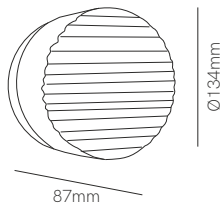

New

Oma

Technical Information

Power	8W
Installation	Surface
Color Temperature	3.000K
Lumens	144 lm
Material	Aluminium and glass
Finishes	White / Amber / Turquoise

Code	☐ 5381
	☐ 5382
	☐ 5383

3 YEARS WARRANTY | 35.000 HOURS | → | IP 65 | 220/240 VAC | PF >0,9 | | | 50/60 Hz | TRIAC DIMM | +40°C / -20°C |