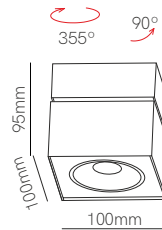

Rubyc dimmable

Rubyc

Technical Information

Power	14W	14W
Installation	Surface	Surface
Color Temperature	Switch 2.700K / 3.200K / 4.000K	Switch 2.700K / 3.200K / 4.000K
Lumens	1.205 lm	1.205 lm
Material	Aluminium	Aluminium
Finishes	White / Black	White / Black
Code	☐ 5069 ☒ 5070 ☒ Custom RAL	☐ 4230-N ☒ 4231-N ☒ Custom RAL

ⓘ Consult delivery terms and conditions.

3 YEARS WARRANTY | 30.000 HOURS | IP 20 | 220/240 VAC | PF >0,9 | CRI >97 | 40° | 50/60 Hz | +40°C / -10°C | CCT SWITCH | AKZO NOBEL | 1/4/12