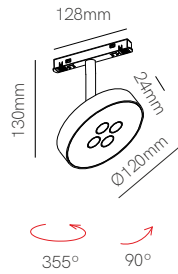

Tram 48V 4,5W

Tram 48V 9W

*Need power supply (page 408).

Technical Information

Power	4,5W	9W
Installation	Magnet Track	Magnet Track
Color Temperature	2.700K / 3.000K	2.700K / 3.000K
Lumens	300 lm / 310 lm	690 lm / 710 lm
Material	Aluminium	Aluminium
Finishes	White / Black	White / Black

New

Curve tram 48V

Curve line 48V

*Need power supply (page 408).

Technical Information

Power	6W	8W
Installation	Magnet Track	Magnet Track
Color Temperature	2.700K / 3.000K	2.700K / 3.000K
Lumens	500 lm	300 lm
Material	Aluminium	Aluminium
Finishes	White / Black	White / Black

3 YEARS WARRANTY | 30.000 HOURS | → | IP 20 | 48V DC | UGR <19 | | 360° | +40°C / -20°C | 1/12

New

New

Cookie 48V

Cookie 48V

Cookie suspension 48V

*Need power supply (page 408).

Technical Information