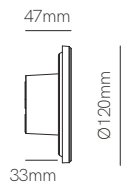

*Included 33mm base, optional 53mm base.

Technical Information

Power	6W	15W	20W
Installation	Surface	Surface	Surface
Color Temperature	Switch 2.700K / 3.200K / 4.000K	Switch 2.700K / 3.200K / 4.000K	Switch 2.700K / 3.200K / 4.000K
Lumens	600 lm	1.500 lm	2.000 lm
Material	Aluminium + pc / Pc (wood)	Aluminium + pc / Pc (wood)	Aluminium + pc / Pc (wood)
Finishes	White / Black / Wood / Corten	White / Black / Wood / Corten	White / Black / Wood / Corten
Code	☐ 4995 ☐ 4996 ☐ 4997 ☐ 5218 New ☐ Custom RAL	☐ 4998 ☐ 4999 ☐ 5000 ☐ 5219 New ☐ Custom RAL	☐ 5001 ☐ 5002 ☐ 5003 ☐ 5220 New ☐ Custom RAL

ⓘ Consult delivery terms and conditions.

Accessories **New**

53mm Large base for 120mm

☐ 5226   ☐ 5228
☐ 5227   ☐ 5229

53mm Large base for 180mm

☐ 5230   ☐ 5232
☐ 5231   ☐ 5233

53mm Large base for 250mm

☐ 5234   ☐ 5236
☐ 5235   ☐ 5237

3 YEARS WARRANTY | 25.000 HOURS | IP 65 | 220/240 VAC | PF >0,9 | CRI ≥80 | 360° | 50/60 Hz | IK06 | TRIAC DIMM | +40°C / -20°C | CCT SWITCH | 1/10