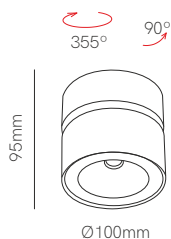

Concord dimmable

Technical Information

Power	14W
Installation	Surface
Color Temperature	Switch 2.700K / 3.200K / 4.000K
Lumens	1.205 lm
Material	Aluminium
Finishes	White / Black

Code	☐ 5071 ☐ 5072 ☒ Custom RAL

ⓘ Consult delivery terms and conditions.

3 YEARS WARRANTY | 30.000 HOURS | IP 20 | 220/240 VAC | PF >0,9 | CRI ≥97 | 40° | 50/60 Hz | +40°C / -10°C | TRIAC DIMM | CCT SWITCH | AKZO NOBEL | 1/4/12