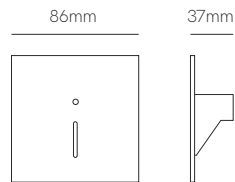

Lao

*Recessed box, white and black cover included.

Technical Information

Power	1,5W
Installation	Recessed
Color Temperature	Switch 2.700K / 3.200K / 4.000K
Lumens	20 lm
Material	Aluminium
Finishes	White / Black

Code	☐ ☐ 5027 ☐ Custom RAL

ⓘ Consult delivery terms and conditions.