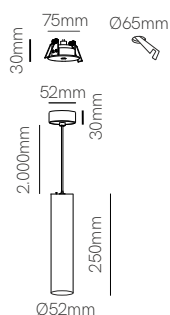

Atmos 25

Atmos 45

Technical Information

Power	7W	10W
Installation	Surface / Recessed	Surface / Recessed
Color Temperature	Switch 2.700K / 3.200K / 4.000K	Switch 2.700K / 3.200K / 4.000K
Lumens	770 lm	1.100 lm
Material	Aluminium	Aluminium
Finishes	White / Black / Chrome	White / Black / Chrome
Code	☐ 4461 ☒ 4462 ☐ 4952 ☒ Custom RAL	☐ 4463 ☒ 4464 ☐ 4953 ☒ Custom RAL

ⓘ Consult delivery terms and conditions.

Accessories

Included with:
4461 / 4463

Included with:
4461 / 4462 / 4463 / 4464

*All versions included surface base (mounted) and recessed base (not mounted).

3 YEARS WARRANTY | 30.000 HOURS | IP 20 | 220/240 VAC | UGR <19 | PF >0,9 | CRI ≥80 | 15° 38° 60° | 50/60 Hz | +50°C -20°C | CCT SWITCH