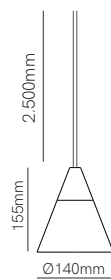

Zoe XL suspension

*Base not included. You need to choose a base to complete the installation.

Technical Information

Power	15W
Installation	Surface / Recessed
Color Temperature	Switch 2.700K / 3.200K / 4.000K
Lumens	1.100 lm
Material	Aluminium
Finishes	White / Black

Code	☐ 5094
	☒ 5095
	Custom RAL

Consult delivery terms and conditions.

Accessories

Surface Base 15W
Ø75x33mm
☐ 5122
☒ 5123

Recessed Base 15W
Ø90x22mm / Ø80mm
☐ 5124
☒ 5125

Wire holder
☐ 5106
☒ 5107

Additional wire (1m)
☐ 5128
☒ 5129

Side base / Front base Ø250mm
Side base / Front base Ø280mm
Side base / Front base Ø330mm

*See pages 416 and 418 for available codes of Side base and Front base.

3 YEARS WARRANTY	30.000 HOURS	IP 20	100/277 VAC	UGR <19	PF >0,9	CRI ≥93	38°	50/60 Hz	+45°C -20°C	CCT SWITCH	1/20