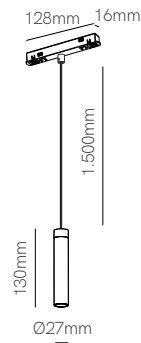

*Need power supply (page 408).

Technical Information

Power	4,5W	4,5W
Installation	Magnet Track	Magnet Track
Color Temperature	2.700K / 3.000K	2.700K / 3.000K
Lumens	260 lm / 270 lm	260 lm / 270 lm
Material	Aluminium	Aluminium
Finishes	White / Black	White / Black

Code	☐ 2.700K 4787	☐ 2.700K 4791
	☐ 3.000K 4788	☐ 3.000K 4792
	☒ 2.700K 4789	☒ 2.700K 4793
	☒ 3.000K 4790	☒ 3.000K 4794
	Custom RAL	Custom RAL

1/20

1/25

Consult delivery terms and conditions.

3 YEARS WARRANTY | 26.000 HOURS | IP 20 | 48V DC | UGR <19 | CRI ≥90 | 38° | +40°C / -20°C