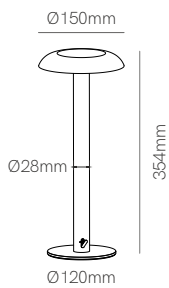

New

Bimba

Technical Information

Power	2W
Installation	Portable
Color Temperature	Switch 2.000K / 3.100K / 5.000K
Lumens	118 lm
Material	Aluminium
Finishes	White / Brushed Gold / Champagne

Code	☐ 5325
	☐ 5327
	☐ 5328

CE RoHS

3 YEARS WARRANTY BATTERY 1 YEAR
9.000 HOURS
3,5 HOURS
5 HOURS
USB-C 5V
3.000 mAh
IP 65
CRI ≥80
110°
DIMMABLE
IK04
+40°C / -20°C
CCT SWITCH
1/8