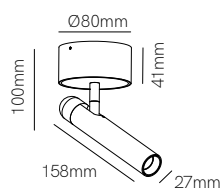

New

Alp surface

Technical Information

Power	4,5W
Installation	Surface
Color Temperature	2.700K / 3.000K
Lumens	220 lm
Material	Aluminium
Finishes	White / Black

Code	☐	2.700K	5357
	☐	3.000K	5358
	☒	2.700K	5360
	☒	3.000K	5361

3 YEARS WARRANTY | 30.000 HOURS | IP 20 | 220/240 VAC | UGR <19 | PF >0,5 | CRI ≥90 | ⚡ | 36° | 50/60 Hz | 🌡️ +40°C / -20°C | 1/18