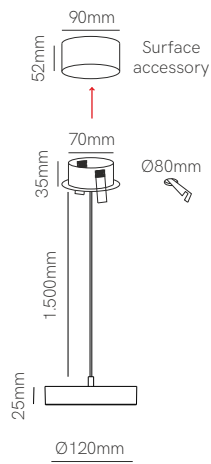

New

Cookie suspension

*Includes surface and recessed base.

Technical Information

Power	12W
Installation	Surface / Recessed
Color Temperature	Switch 2.700K / 3.200K / 4.000K
Lumens	985 lm
Material	Aluminium
Finishes	White / Black

Code	☐ 5183
	☒ 5184
	Custom RAL

Consult delivery terms and conditions.

3 YEARS WARRANTY | 30.000 HOURS | IP 20 | 100/277 VAC | UGR <19 | PF >0,9 | CRI ≥90 | | 38° | 50/60 Hz | TRIAC DIMM | +40°C / -20°C | CCT SWITCH | 1/20