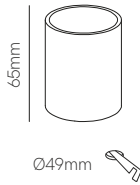

Ilo

Skin

*Recessed box included.

Technical Information

Power	2W	2W
Installation	Recessed	Recessed
Color Temperature	3.000K	3.000K
Lumens	60 lm	60 lm
Material	Aluminium	Aluminium
Finishes	White / Black	White / Black
Code	☐ 4126 ☒ 4127 ☐ Custom RAL	☐ 4108 ☒ 4109 ☐ Custom RAL

ⓘ Consult delivery terms and conditions.

3 YEARS WARRANTY | 25.000 HOURS | IP 20 | 220/240 VAC | PF >0,5 | CRI ≥80 | ⚡ | 120° | 50/60 Hz | IK07 | +50°C / -20°C | 1/50