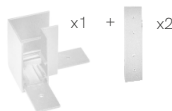

x1 + x2

L joint wall ceiling surface

L: 100mm W: 100mm H: 26mm

- 4638
- 4637

x1 + x4

L joint wall ceiling recessed

L: 100mm W: 100mm H: 72mm

- 4642
- 4641