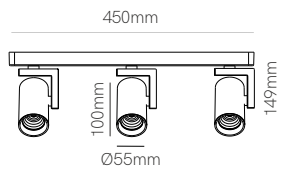

Volt round 3

Volt square 3

Technical Information

Power	24W	24W
Installation	Surface	Surface
Color Temperature	Switch 2.700K / 3.200K / 4.000K	Switch 2.700K / 3.200K / 4.000K
Lumens	1.700 lm	1.700 lm
Material	Aluminium	Aluminium
Finishes	White / Black	White / Black
Code	☐ 5045 ☒ 5046 ☐ Custom RAL	☐ 5047 ☒ 5048 ☐ Custom RAL

ⓘ Consult delivery terms and conditions.

3 YEARS WARRANTY | 30.000 HOURS | → | IP 20 | 100/277 VAC | PF >0,9 | CRI ≥90 | 38° | IK06 | 50/60 Hz | +45°C / -20°C | CCT SWITCH | 1/10