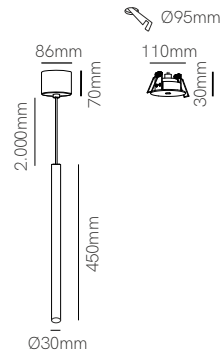

*Need Tuya Smart App to work.

Technical Information

Power	6W	6W
Installation	Surface / Recessed	Surface / Recessed
Color Temperature	Tuya 2.700K - 4.000K	Tuya 2.700K - 4.000K
Lumens	460 lm	460 lm
Material	Aluminium	Aluminium
Finishes	White / Black / Chrome	White / Black / Chrome
Code	☐ 4930 ☒ 4931 ☐ 4932 ☒ Custom RAL	☐ 4750 ☒ 4751 ☐ 4752 ☒ Custom RAL

ⓘ Consult delivery terms and conditions.

Accessories

*See page 8 for Gateway additional info.

*All versions included surface base (mounted) and recessed base (not mounted).

3 YEARS WARRANTY | 30.000 HOURS | IP 20 | 220/240 VAC | UGR <19 | PF >0,9 | CRI ≥90 | 45° | 50/60 Hz | +50°C / -10°C | IK03 | tuya | 1/10