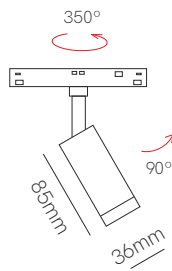

New

Diro

*Need power supply (page 408).

Technical Information

Power	7W
Installation	Magnet Track
Color Temperature	Dali 2.700K - 6.500K
Lumens	420 lm
Material	Aluminium
Finishes	White / Black
Code	☐ 5239 ☒ 5238

Accessories

Honeycomb anti-glare
(Included)

5 YEARS WARRANTY | 50.000 HOURS | IP 20 | 48V DC | UGR <10 | CRI ≥90 | III | 36° | +40°C / -20°C | DALI 2 | 1/20