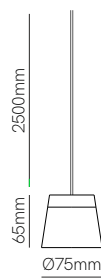

Lievo suspension

*Base not included. You need to choose a base to complete the installation.

Technical Information

Power	8W
Installation	Surface / Recessed
Color Temperature	Switch 2.700K / 3.200K / 4.000K
Lumens	570 lm
Material	Aluminium
Finishes	White / Black

Code	☐ 5088
	☒ 5089
	Custom RAL

Consult delivery terms and conditions.

Accessories

Surface Base 8W Ø75x33mm ☐ 5118 ☒ 5119	Recessed Base 8W Ø90x22mm / Ø80mm ☐ 5120 ☒ 5121	Wire holder ☐ 5106 ☒ 5107	Additional wire (1m) ☐ 5128 ☒ 5129	Side base / Front base Ø250mm Side base / Front base Ø280mm Side base / Front base Ø330mm

*See pages 416 and 418 for available codes of Side base and Front base.