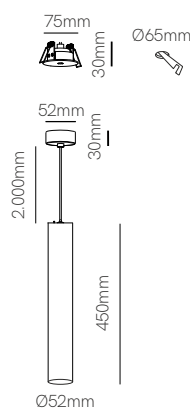

*All versions included surface base (mounted) and recessed base (not mounted).

Technical Information

Installation	Surface / Recessed
Material	Aluminium
Finishes	White / Black / Chrome

Installation	Surface / Recessed
Material	Aluminium
Finishes	White / Black / Chrome

Installation	Surface / Recessed
Material	Aluminium
Finishes	White / Black / Chrome

Code	☐ 4465
	☒ 4466
	☐ 4954
	Custom RAL

Code	☐ 4465
	☒ 4466
	☐ 4954
	Custom RAL

Code	☐ 4467
	☒ 4468
	☐ 4955
	Custom RAL

Consult delivery terms and conditions.

3 YEARS WARRANTY | IP 20 | 220/240 VAC