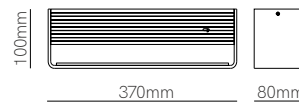

Technical Information

Power	7W	12W
Installation	Surface	Surface
Color Temperature	Switch 2.700K / 3.200K / 4.000K	Switch 2.700K / 3.200K / 4.000K
Lumens	770 lm	1.320 lm
Material	Aluminium	Aluminium
Finishes	White / Black / Corten	White / Black / Corten
Code	☐ 4383 ☐ 4384 ☐ 4385 ☒ Custom RAL	☐ 4386 ☐ 4387 ☐ 4388 ☒ Custom RAL

ⓘ Consult delivery terms and conditions.

3 YEARS WARRANTY | 30.000 HOURS | IP 20 | 220/240 VAC | UGR <14 | PF >0,5 | CRI ≥90 | 120° | 50/60 Hz | +50°C / -20°C | CCT SWITCH | 1/12