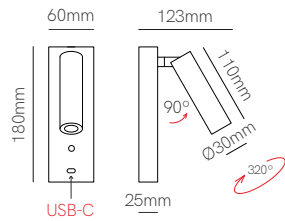

New

Pure

Technical Information

Power	4W
Installation	Surface
Color Temperature	2.700K
Lumens	155 lm / 80 lm / 40 lm
Material	Aluminium
Finishes	White / Black
Code	☐ 5159 ☐ 5160

*Charger by USB.

3 YEARS WARRANTY | 30.000 HOURS | IP 20 | 220/240 VAC | PF >0,5 | USB-C 5V 2A | CRI ≥90 | 30° | 50/60 Hz | 3 INTENSITIES | +40°C / -20°C | 1/20