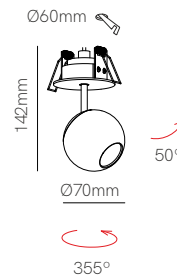

Bora recessed 4,5W

Bora recessed 8,5W

Technical Information

Version	Bora recessed 4,5W	Bora recessed 8,5W
Power	4,5W	8,5W
Installation	Recessed	Recessed
Color Temperature	2.700K / 3.000K	2.700K / 3.000K
Lumens	290 lm / 300 lm	530 lm / 540 lm
Material	Aluminium	Aluminium
Finishes	White / Black / Chrome / Rose gold	White / Black / Chrome / Rose gold

Code	☐ 2.700K 4589	☐ 2.700K 4597
	☐ 3.000K 4590	☐ 3.000K 4598
	☒ 2.700K 4591	☒ 2.700K 4599
	☒ 3.000K 4592	☒ 3.000K 4600
	☐ 2.700K 4593	☐ 2.700K 4601
	☐ 3.000K 4594	☐ 3.000K 4602
	☐ 2.700K 4595	☐ 2.700K 4603
	☐ 3.000K 4596	☐ 3.000K 4604

UGR <10 | PF >0,5 | 38°

UGR <15 | PF >0,6 | 36°

3 YEARS WARRANTY | 26.000 HOURS | IP 20 | 220/240 VAC | CRI ≥93 | 50/60 Hz | +40°C / -20°C | 1/18