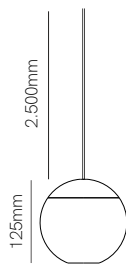

Bora XL suspension

*Base not included. You need to choose a base to complete the installation.

Technical Information

Power	15W
Installation	Surface / Recessed
Color Temperature	Switch 2.700K / 3.200K / 4.000K
Lumens	1.100 lm
Material	Aluminium
Finishes	White / Black

Code	☐ 5086
	☒ 5087
	Custom RAL

Consult delivery terms and conditions.

Accessories

Surface Base 15W
Ø75x33mm
☐ 5122
☒ 5123

Recessed Base 15W
Ø90x22mm / Ø80mm
☐ 5124
☒ 5125

Wire holder
☐ 5106
☒ 5107

Additional wire (1m)
☐ 5128
☒ 5129

Side base / Front base Ø250mm
Side base / Front base Ø280mm
Side base / Front base Ø330mm

*See pages 416 and 418 for available codes of Side base and Front base.

3 YEARS WARRANTY | 30.000 HOURS | IP 20 | 100/277 VAC | UGR <19 | PF >0,9 | | 38° | 50/60 Hz | +45°C / -20°C | CCT SWITCH | 1/20