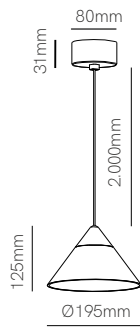

Technical Information

Power
Installation
Color Temperature
Lumens
Material
Finishes

6W
Surface
2.700K / 3.000K
350 lm / 360 lm
Aluminium and acrylic
White-transparent / Black-transparent / Black-gray

6W
Recessed
2.700K / 3.000K
350 lm / 360 lm
Aluminium and acrylic
White-transparent / Black-transparent / Black-gray

Code

4814	△	White-transp.	2.700K
4815	△	White-transp.	3.000K
4816	▲	Black-transp.	2.700K
4817	▲	Black-transp.	3.000K
4818	▲	Black-gray	2.700K
4819	▲	Black-gray	3.000K

4808	△	White-transp.	2.700K
4809	△	White-transp.	3.000K
4810	▲	Black-transp.	2.700K
4811	▲	Black-transp.	3.000K
4812	▲	Black-gray	2.700K
4813	▲	Black-gray	3.000K

3 YEARS WARRANTY | 26.000 HOURS | → | IP 20 | 220/240 VAC | UGR <19 | PF >0,5 | | | | +40°C / -20°C |