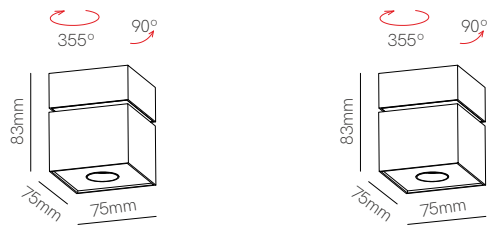

Mini rubyc dimmable

Mini rubyc

Technical Information

Power	7W	7W
Installation	Surface	Surface
Color Temperature	Switch 2.700K / 3.200K / 4.000K	Switch 2.700K / 3.200K / 4.000K
Lumens	850 lm	850 lm
Material	Aluminium	Aluminium
Finishes	White / Black	Black

Code	☐ 4332-N ☒ 4333-N ☒ Custom RAL	☒ 4333 ☒ Custom RAL

ⓘ Consult delivery terms and conditions.

3 YEARS WARRANTY | 30.000 HOURS | IP 20 | 220/240 VAC | PF >0,9 | CRI ≥80 | 40° | 50/60 Hz | +40°C / -20°C | CCT SWITCH | AKZO NOBEL | 1/30