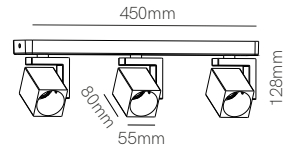

Technical Information

Installation	Surface	Surface
Material	Aluminium	Aluminium
Finishes	White / Black	White / Black
Code	☐ 5053 ☒ 5054 ☒ Custom RAL	☐ 5055 ☒ 5056 ☒ Custom RAL

① Consult delivery terms and conditions.