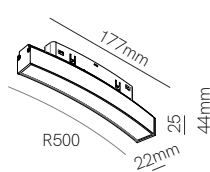

New

Curve tram 48V

Curve line 48V

*Need power supply (page 408).

Technical Information

Power	6W	8W
Installation	Magnet Track	Magnet Track
Color Temperature	2.700K / 3.000K	2.700K / 3.000K
Lumens	500 lm	300 lm
Material	Aluminium	Aluminium
Finishes	White / Black	White / Black

Code	☐ 2.700K 5309	☐ 2.700K 5313
	☐ 3.000K 5310	☐ 3.000K 5314
	☒ 2.700K 5311	☒ 2.700K 5315
	☒ 3.000K 5312	☒ 3.000K 5316

3 YEARS WARRANTY | 30.000 HOURS | IP 20 | 48V DC | UGR <19 | CRI ≥90 | III | +40°C / -20°C | 1/40