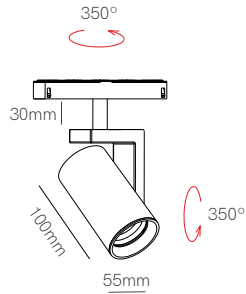

*Need power supply (page 408).

Technical Information

Power	8W	8W
Installation	Magnet Track	Magnet Track
Color Temperature	Dali 2.700K - 4.000K	Dali 2.700K - 4.000K
Lumens	570 lm	570 lm
Material	Aluminium	Aluminium
Finishes	White / Black	White / Black
Code	☐ 5037 ☒ 5038 ☒ Custom RAL	☐ 5039 ☒ 5040 ☒ Custom RAL

① Consult delivery terms and conditions.