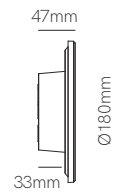

*Included 33mm base, optional 53mm base.

Technical Information

Power	6W	15W	20W
Installation	Surface	Surface	Surface
Color Temperature	Switch 2.700K / 3.200K / 4.000K	Switch 2.700K / 3.200K / 4.000K	Switch 2.700K / 3.200K / 4.000K
Lumens	600 lm	1.500 lm	2.000 lm
Material	Aluminium + pc / Pc (wood)	Aluminium + pc / Pc (wood)	Aluminium + pc / Pc (wood)
Finishes	White / Black / Wood / Corten	White / Black / Wood / Corten	White / Black / Wood / Corten
Code	☐ 4995 ☐ 4996 ☐ 4997 ☐ 5218 New ☐ Custom RAL	☐ 4998 ☐ 4999 ☐ 5000 ☐ 5219 New ☐ Custom RAL	☐ 5001 ☐ 5002 ☐ 5003 ☐ 5220 New ☐ Custom RAL

ⓘ Consult delivery terms and conditions.

Accessories **New**

53mm Large base for 120mm

☐ 5226   ☐ 5228
☐ 5227   ☐ 5229

53mm Large base for 180mm

☐ 5230   ☐ 5232
☐ 5231   ☐ 5233

53mm Large base for 250mm

☐ 5234   ☐ 5236
☐ 5235   ☐ 5237

3 YEARS WARRANTY | 25.000 HOURS | IP 65 | 220/240 VAC | PF >0,9 | CRI ≥80 | 360° | 50/60 Hz | IK06 | TRIAC DIMM | +40°C / -20°C | CCT SWITCH | 1/10