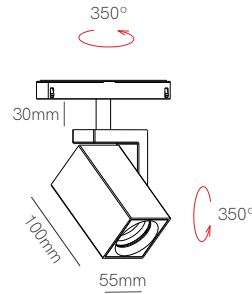

*Need power supply (page 408).

Technical Information

Power	8W	8W
Installation	Magnet Track	Magnet Track
Color Temperature	Dali 2.700K - 4.000K	Dali 2.700K - 4.000K
Lumens	570 lm	570 lm
Material	Aluminium	Aluminium
Finishes	White / Black	White / Black
Code	☐ 5037 ☒ 5038 ☒ Custom RAL	☐ 5039 ☒ 5040 ☒ Custom RAL

① Consult delivery terms and conditions.