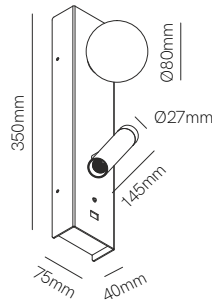

Code: **9** **7** **4**

Consult delivery terms and conditions.
*Create your code according to your preferences.

New

Sphere wall

Sphere Alp wall

Technical Information

Power	9W	20W
Installation	Magnet Surface	Surface
Color Temperature	2.700K / 3.000K	2.700K / 3.000K
Lumens	465 lm	680 lm
Material	Aluminium and glass	Aluminium and glass
Finishes	White / Black	White / Black