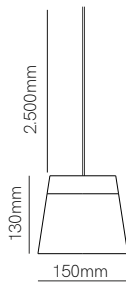

Lievo XL suspension

*Base not included. You need to choose a base to complete the installation.

Technical Information

Power	15W
Installation	Surface / Recessed
Color Temperature	Switch 2.700K / 3.200K / 4.000K
Lumens	1.100 lm
Material	Aluminium
Finishes	White / Black

Code	☐ 5090
	☒ 5091
	Custom RAL

Consult delivery terms and conditions.

Accessories

Surface Base 15W
Ø75x33mm
☐ 5122
☒ 5123

Recessed Base 15W
Ø90x22mm / Ø80mm
☐ 5124
☒ 5125

Wire holder
☐ 5106
☒ 5107

Additional wire (1m)
☐ 5128
☒ 5129

Side base / Front base Ø250mm
Side base / Front base Ø280mm
Side base / Front base Ø330mm

*See pages 416 and 418 for available codes of Side base and Front base.

3 YEARS WARRANTY |
30.000 HOURS |
IP 20 |
100/277 VAC |
UGR <19 |
PF >0,9 |
CRI ≥93 |
|
38° |
50/60 Hz |
+45°C / -20°C |
CCT SWITCH |
1/20