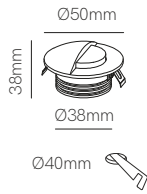

Ilo

Skin

*Recessed box included.

Technical Information

Power	2W	2W
Installation	Recessed	Recessed
Color Temperature	3.000K	3.000K
Lumens	60 lm	60 lm
Material	Aluminium	Aluminium
Finishes	White / Black	White / Black
Code	☐ 4126 ☒ 4127 ☐ Custom RAL	☐ 4108 ☒ 4109 ☐ Custom RAL

ⓘ Consult delivery terms and conditions.

3 YEARS WARRANTY | 25.000 HOURS | IP 20 | 220/240 VAC | PF >0,5 | CRI ≥80 | ⚡ | 120° | 50/60 Hz | IK07 | +50°C / -20°C | 1/50