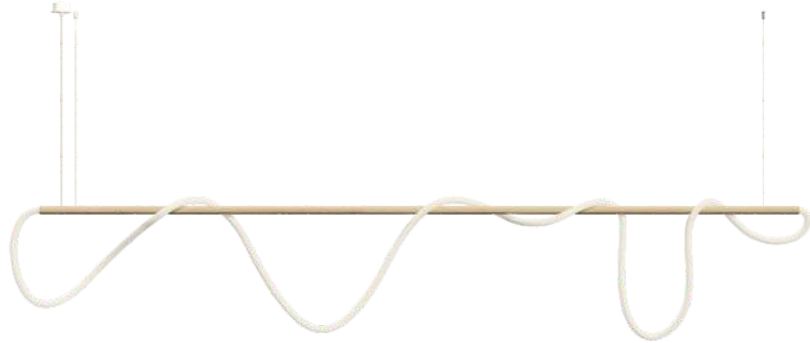

## Kaa line

### Equipment

\*Finished luminaire. Includes power supply, suspension kit and power.

Control accessories:  page 327

 pages 326-333

 pages 334-335

### Technical Information

Power	30W / 60W / 100W
Lumens	1.800 lm - 7.300 lm
Installation	Pendant
Material	Aluminium and silicone

Code	Size: Stick + Led (Power)	CCT (lm/W)	Driver	Colour (stick)
Kaa line surface <b>70</b>	1.000 + 1.500mm (30W) <b>1</b>	<b>2.400K</b> (60 lm/W) <b>2</b>	On / Off <b>1</b>	○ White (9003) <b>1</b>
Kaa line recessed <b>74</b>	1.600 + 3.000mm (60W) <b>3</b> 2.500 + 5.000mm (100W) <b>5</b>	<b>2.700K</b> (65 lm/W) <b>3</b>	Dali <b>2</b>	● Black (9005) <b>2</b>
		<b>3.000K</b> (69 lm/W) <b>4</b>	Push <b>3</b>	● Matt Gold <b>3</b>
		<b>4.000K</b> (73 lm/W) <b>5</b>	Casambi <b>5</b> ⓘ	● Custom RAL
		<b>RGB</b> (41 lm/W) <b>8</b>	Tuya <b>7</b>	
		<b>2.700-4.200K</b> (55 lm/W) <b>9</b>		