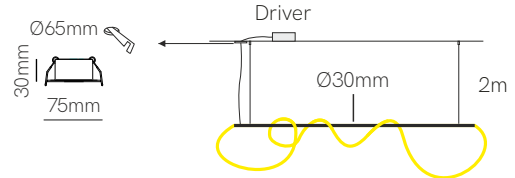

Kaa line

Equipment

*Finished luminaire. Includes power supply, suspension kit and power.

Control accessories: page 327

pages 326-333

pages 334-335

Technical Information

Power	30W / 60W / 100W
Lumens	1.800 lm - 7.300 lm
Installation	Pendant
Material	Aluminium and silicone

Code	Size: Stick + Led (Power)	CCT (lm/W)	Driver	Colour (stick)
Kaa line surface 70	1.000 + 1.500mm (30W) 1	2.400K (60 lm/W) 2	On / Off 1	○ White (9003) 1
Kaa line recessed 74	1.600 + 3.000mm (60W) 3 2.500 + 5.000mm (100W) 5	2.700K (65 lm/W) 3	Dali 2	● Black (9005) 2
		3.000K (69 lm/W) 4	Push 3	● Matt Gold 3
		4.000K (73 lm/W) 5	Casambi 5 ⓘ	● Custom RAL
		RGB (41 lm/W) 8	Tuya 7	
		2.700-4.200K (55 lm/W) 9		

Code:

ⓘ Consult delivery terms and conditions.

*Create your code according to your preferences. RGB-W and CCT 2.700-4.200K only works with driver 5 Casambi and 7 Tuya.