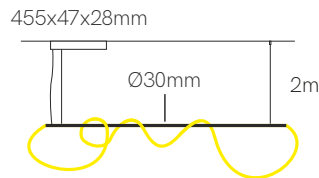

Kaa line

Equipment

*Finished luminaire. Includes power supply, suspension kit and power.

Control accessories: page 327

pages 326-333

pages 334-335

Technical Information

Power	30W / 60W / 100W
Lumens	1.800 lm - 7.300 lm
Installation	Pendant
Material	Aluminium and silicone

Code	Size: Stick + Led (Power)	CCT (lm/W)	Driver	Colour (stick)
Kaa line surface 70	1.000 + 1.500mm (30W) 1	2.400K (60 lm/W) 2	On / Off 1	○ White (9003) 1
Kaa line recessed 74	1.600 + 3.000mm (60W) 3 2.500 + 5.000mm (100W) 5	2.700K (65 lm/W) 3	Dali 2	● Black (9005) 2
		3.000K (69 lm/W) 4	Push 3	● Matt Gold 3
		4.000K (73 lm/W) 5	Casambi 5 ⓘ	● Custom RAL
		RGB (41 lm/W) 8	Tuya 7	
		2.700-4.200K (55 lm/W) 9		

Code:

ⓘ Consult delivery terms and conditions.

*Create your code according to your preferences. RGB-W and CCT 2.700-4.200K only works with driver 5 Casambi and 7 Tuya.