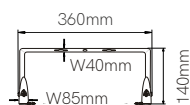

Lira 240W
■ 4567

5 YEARS WARRANTY | 50.000 HOURS | IP 65 | 100/260 VAC | PF >0,9 | CRI ≥80 | | CABLE 2M | 60° 90° 110° | 50/60 Hz | IK10 | +45°C -25°C | CCT SWITCH | POWER SWITCH | >6KV | 1