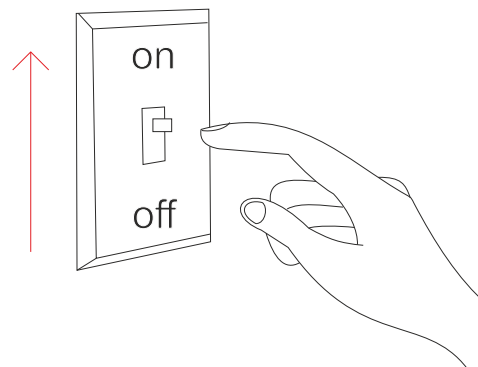

6.0

RoHS

3 INTENSITIES

>0,5 PF

USB-C 5V 2A

3 YEARS WARRANTY

220/240 VAC

50/60 Hz

+40°C
-20°C

20 IP

30.000 HOURS