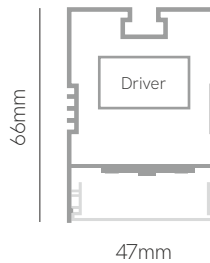

Triton down

Control accessories pages 282-289.

*Finished luminaire. Includes power supply, 2mts power cable and end caps.

Technical Information

Power	46W / 57W / 69W / 80W / 103W
Lumens	5.152 lm - 14.008 lm
Installation	Surface / Pendant
Material	Aluminium
PCB	Rigid

Code	Diffuser	Size	CCT (lm/W) - Power/m	Driver	Colour
Code 4	Opal 6	1.130mm 3	2.700K (112 lm/W) - 40W/m 2	On / Off 1	<input type="checkbox"/> White (9003) 1
		1.410mm 4	3.000K (128 lm/W) - 40W/m 3	Dali 2	<input checked="" type="checkbox"/> Black (9005) 2
		1.690mm 5	4.000K (136 lm/W) - 40W/m 4		<input type="checkbox"/> Custom RAL C
		1.970mm 6	5.500K (136 lm/W) - 40W/m 5		
		2.530mm 7			