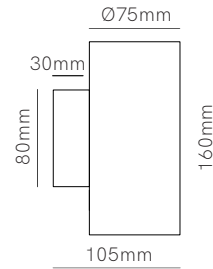

Zio wall dual

*GU10 Bulbholder included.

Technical Information

Installation	Surface	Surface
Material	Aluminium	Aluminium
Finishes	White / Black / Corten	White / Black / Corten
Bulbholder	50mm GU10	50mm GU10
Code	☐ 5012 ☐ 5013 ☐ 5014 ☐ Custom RAL	☐ 5015 ☐ 5016 ☐ 5017 ☐ Custom RAL

ⓘ Consult delivery terms and conditions.