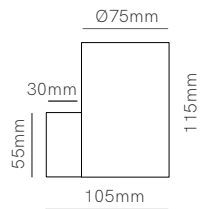

Zio wall dual

*GU10 Bulbholder included.

Technical Information

Installation	Surface	Surface
Material	Aluminium	Aluminium
Finishes	White / Black / Corten	White / Black / Corten
Bulbholder	50mm GU10	50mm GU10
Code	☐ 5012 ☐ 5013 ☐ 5014 ☐ Custom RAL	☐ 5015 ☐ 5016 ☐ 5017 ☐ Custom RAL

ⓘ Consult delivery terms and conditions.