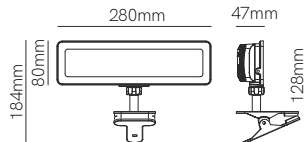

Wech

Technical Information

Power	10W
Installation	Portable
Color Temperature	Switch 3.000K / 4.000K / 5.000K
Lumens	600 lm
Material	Aluminium & Polycarbonate
Finishes	White / Black
Code	<input type="checkbox"/> 5004 <input checked="" type="checkbox"/> 5005

Clamp, lyre and charger included.