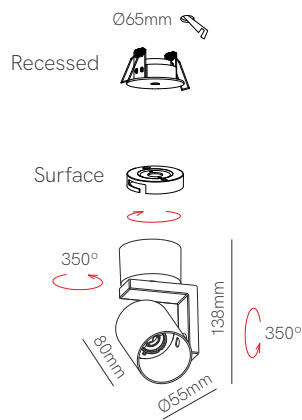

Volt round 1 GU10

Volt square 1 GU10

*Included surface base (mounted) and recessed base (not mounted).

Technical Information

Installation	Surface / Recessed	Surface / Recessed
Material	Aluminium	Aluminium
Finishes	White / Black	White / Black
Code	<input type="checkbox"/> 5049 <input checked="" type="checkbox"/> 5050 <input checked="" type="checkbox"/> Custom RAL	<input type="checkbox"/> 5051 <input checked="" type="checkbox"/> 5052 <input checked="" type="checkbox"/> Custom RAL