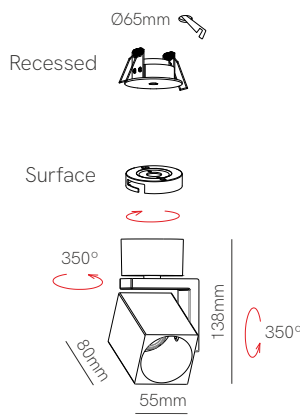

Volt round 1 GU10

Volt square 1 GU10

*Included surface base (mounted) and recessed base (not mounted).

Technical Information

Installation	Surface / Recessed	Surface / Recessed
Material	Aluminium	Aluminium
Finishes	White / Black	White / Black
Code	<input type="checkbox"/> 5049 <input checked="" type="checkbox"/> 5050 <input checked="" type="checkbox"/> Custom RAL	<input type="checkbox"/> 5051 <input checked="" type="checkbox"/> 5052 <input checked="" type="checkbox"/> Custom RAL