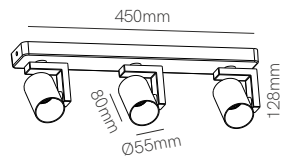

Volt round 3 GU10

Volt square 3 GU10

Technical Information

Installation	Surface
Material	Aluminium
Finishes	White / Black

Surface	Surface
Aluminium	Aluminium
White / Black	White / Black

Surface	Surface
Aluminium	Aluminium
White / Black	White / Black