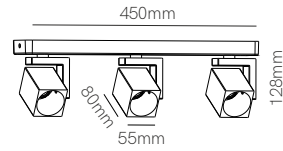

Volt round 3 GU10

Volt square 3 GU10

Technical Information

Installation	Surface
Material	Aluminium
Finishes	White / Black

Surface	Surface
Aluminium	Aluminium
White / Black	White / Black

Surface	Surface
Aluminium	Aluminium
White / Black	White / Black