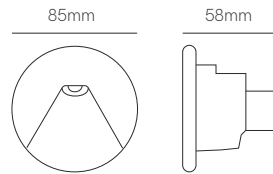

Pun

Recessed box included
66mm x Ø73mm

White and black cover included

*Recessed box, white and black cover included.

Technical Information

Power	3W
Installation	Recessed
Color Temperature	Switch 2.700K / 3.200K / 4.000K
Lumens	65 lm
Material	Aluminium
Finishes	White / Black