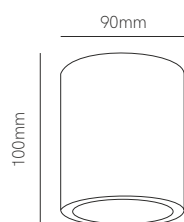

Pulcom surface accessory

*Need Pulcom led (page 348).

Technical Information

Installation

Surface

Material

Polycarbonate

Finishes

White / Black / Wood

Code

☐ 5034

☐ 5035

☐ 5036

☒ Custom RAL

CE RoHS

Consult delivery terms and conditions.

3 YEARS WARRANTY | 1/50