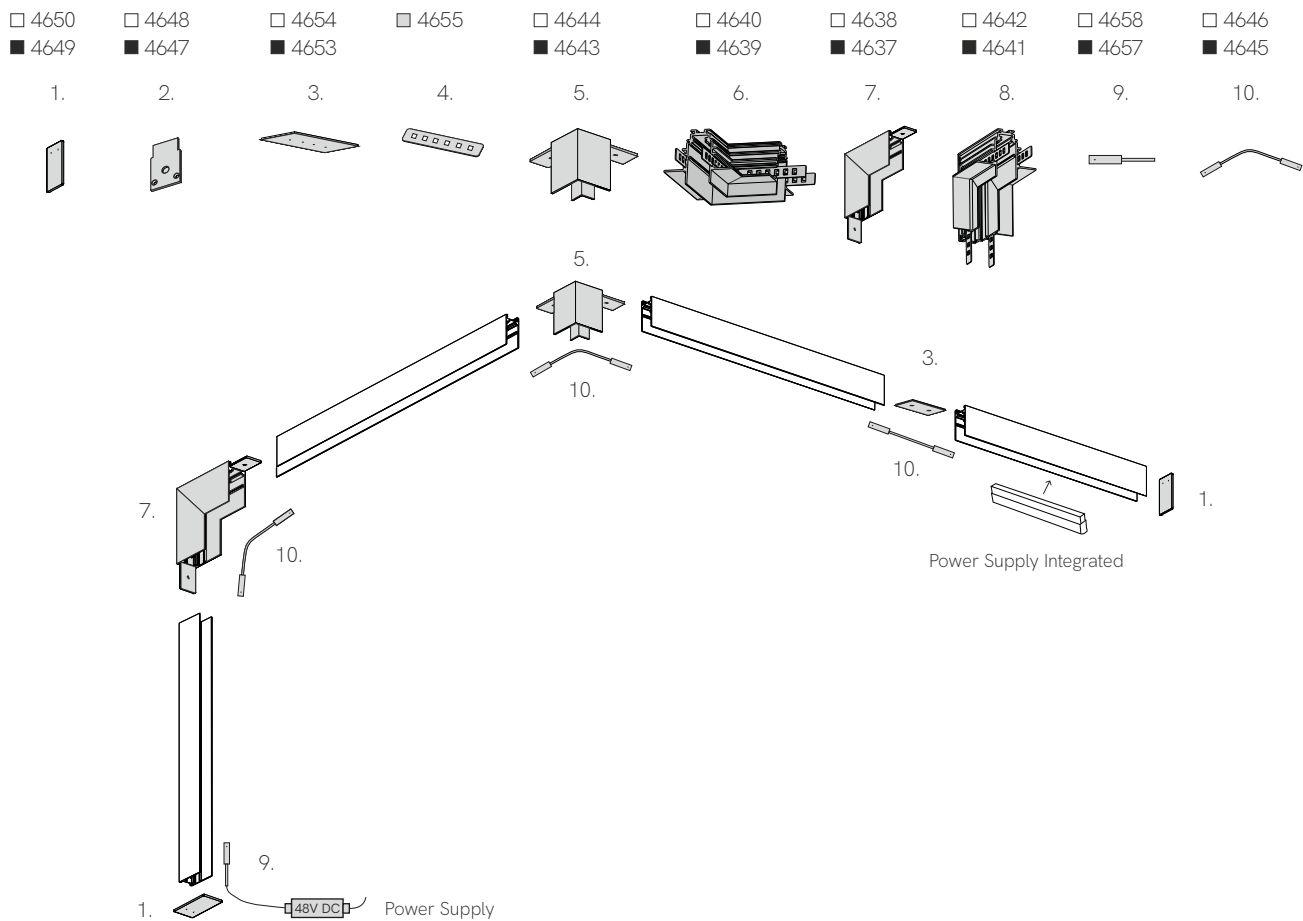

Magnet track accessories

3 YEARS WARRANTY | IP 20

Power Supplies 48V

Code	Version	Power	IP	VDC OUT	Size
4711	■ Power Supply Basic	60W	IP67	48 VDC	150x53x36mm
4707	■ Power Supply Top	150W	IP65	48 VDC	219x63x35mm
4708	■ Power Supply Top	240W	IP65	48 VDC	244x71x37mm
5139	■ Power Supply Dali	90W	IP67	48 VDC	171x63x38mm
5140	■ Power Supply Dali	200W	IP67	48 VDC	191x68x40mm
5558	□ New Power Supply Integrated	100W	IP20	48 VDC	325x23x23mm
6023	■ Power Supply Integrated	100W	IP20	48 VDC	325x23x23mm
5559	□ New Power Supply Integrated	250W	IP20	48 VDC	390x23x43mm
6025	■ Power Supply Integrated	250W	IP20	48 VDC	390x23x43mm