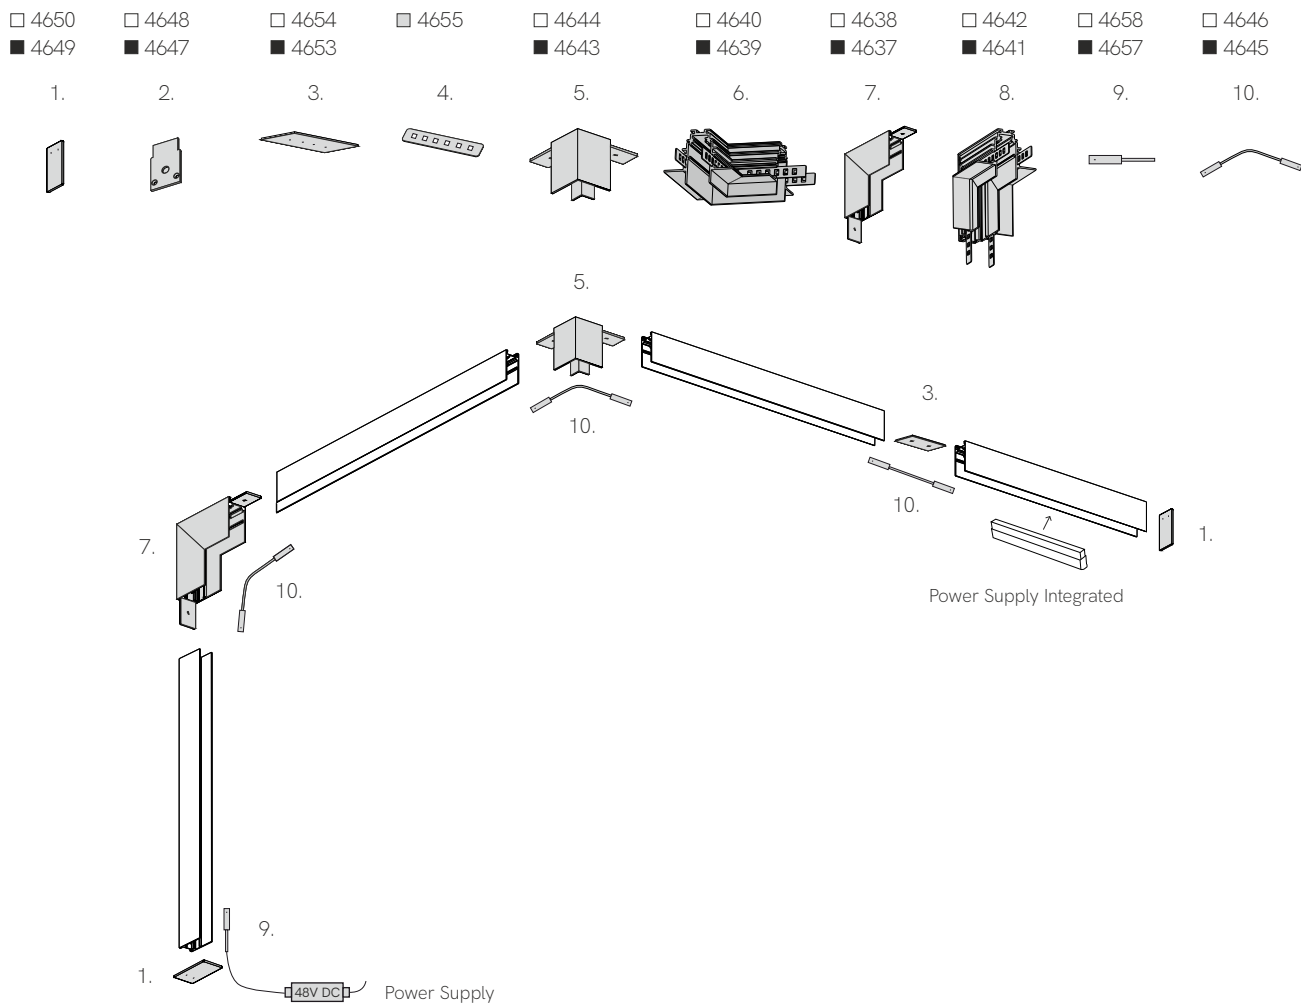

# Magnet track accessories

3 YEARS WARRANTY | IP 20

# Power Supplies 48V

Code	Version	Power	IP	VDC OUT	Size
4711	■ Power Supply Basic	60W	IP67	48 VDC	150x53x36mm
4707	□ Power Supply Top	150W	IP65	48 VDC	219x63x35mm
4708	□ Power Supply Top	240W	IP65	48 VDC	244x71x37mm
5139	□ Power Supply Dali	90W	IP67	48 VDC	171x63x38mm
5140	□ Power Supply Dali	200W	IP67	48 VDC	191x68x40mm
6023	■ <b>New</b> Power Supply Integrated	100W	IP20	48 VDC	325x23x43mm
6024	■ <b>New</b> Power Supply Integrated	150W	IP20	48 VDC	325x23x43mm
6025	■ <b>New</b> Power Supply Integrated	250W	IP20	48 VDC	390x23x43mm

5 YEARS WARRANTY | 100-240 VAC | Basic Top | PF >0,9 | Dali