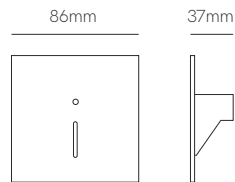

Lao

Recessed box included  
66mm x Ø73mm

White and black cover included

\*Recessed box, white and black cover included.

Technical Information

Power	1,5W
Installation	Recessed
Color Temperature	Switch 2.700K / 3.200K / 4.000K
Lumens	20 lm
Material	Aluminium
Finishes	White / Black