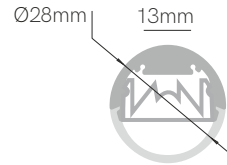

Grip

Opal

Angle 30° / Transparent

Control accessories pages 282-289.

*Finished luminaire. Includes suspension kit, power cable and end caps.

Technical Information

Power	26W / 33W / 39W / 46W
Lumens	2.522 lm - 4.968 lm
Installation	Pendant
Material	Aluminium
PCB	Flex

Code	Diffuser (Angle)	Size	CCT (lm/W) - Power/m	Driver	Colour
Code 2	Opal 4	1.130mm 3	2.700K (97 lm/W) - 22W/m 2	On / Off 1	■ Black (9005) 2
	30° / Transparent 8	1.410mm 4	3.000K (103 lm/W) - 22W/m 3	Dali 2	🌈 Custom RAL C
		1.690mm 5	4.000K (108 lm/W) - 22W/m 4	Push 3	
		1.970mm 6	RGB (100 lm/W) - 20W/m 8	Casambi 5	
			2.700-5.500K (105 lm/W) - 20W/m 9	Tuya 7	