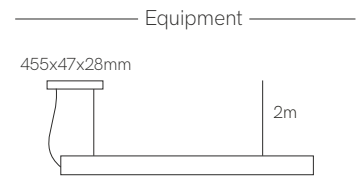

Grip

Opal

Angle 30° / Transparent

Control accessories pages 282-289.

*Finished luminaire. Includes suspension kit, power cable and end caps.

Technical Information

Power	26W / 33W / 39W / 46W
Lumens	2.522 lm - 4.968 lm
Installation	Pendant
Material	Aluminium
PCB	Flex

Code	Diffuser (Angle)	Size	CCT (lm/W) - Power/m	Driver	Colour
Code 2	Opal 4	1.130mm 3	2.700K (97 lm/W) - 22W/m 2	On / Off 1	■ Black (9005) 2
	30° / Transparent 8	1.410mm 4	3.000K (103 lm/W) - 22W/m 3	Dali 2	🌈 Custom RAL C
		1.690mm 5	4.000K (108 lm/W) - 22W/m 4	Push 3	
		1.970mm 6	RGB (100 lm/W) - 20W/m 8	Casambi 5	
			2.700-5.500K (105 lm/W) - 20W/m 9	Tuya 7	