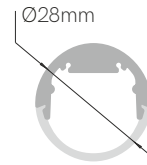

Grip

Opal

Angle 30° / Transparent

Control accessories pages 282-289.

*Finished luminaire. Includes suspension kit, power cable and end caps.

Technical Information

Power	26W / 33W / 39W / 46W
Lumens	2.522 lm - 4.968 lm
Installation	Pendant
Material	Aluminium
PCB	Flex

Code	Diffuser (Angle)	Size	CCT (lm/W) - Power/m	Driver	Colour
Code 2	Opal 4	1.130mm 3	2.700K (97 lm/W) - 22W/m 2	On / Off 1	■ Black (9005) 2
	30° / Transparent 8	1.410mm 4	3.000K (103 lm/W) - 22W/m 3	Dali 2	🌈 Custom RAL C
		1.690mm 5	4.000K (108 lm/W) - 22W/m 4	Push 3	
		1.970mm 6	RGB (100 lm/W) - 20W/m 8	Casambi 5	
			2.700-5.500K (105 lm/W) - 20W/m 9	Tuya 7	