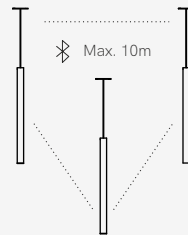

Voice control or
Smartphone control

Home
Router

Gateway

(60x60x15mm)
Code: 4956

Max. 10m

Discover the multitude of **additional functions** for operating the luminaires:

Schedule day
and time

Control from anywhere
via internet