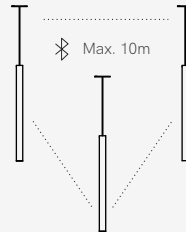

Smartphone control

Max. 10m

- Max. 120 devices
- Bluetooth-Mesh (Max. 30m)

Discover the multitude of functions for operating the luminaires:

On - Off

Dimmable