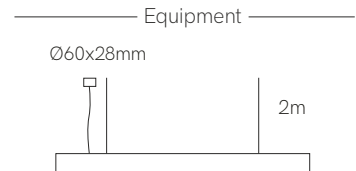

Forest

Control accessories pages 282-289.

*Finished luminaire. Includes suspension kit and power cable.

Technical Information

Power	31W / 38W / 46W / 53W
Lumens	3.472 lm - 7.208 lm
Installation	Pendant
Material	Aluminium
PCB	Rigid

Code	Diffuser (Angle)	Size	CCT (lm/W) - Power/m	Driver	Colour
Code 4	UGR (81°) 3	1.155mm 3	2.700K (112 lm/W) - 27W/m 2	On / Off 1	⊙ Wood 8
	Opal (112°) 5	1.435mm 4	3.000K (128 lm/W) - 27W/m 3	Dali 2	
		1.715mm 5	4.000K (136 lm/W) - 27W/m 4	Push 3	
		1.995mm 6	5.000K (136 lm/W) - 27W/m 5	Casambi 5	
			2.700-5.500K (105 lm/W) - 20W/m 9	Tuya 7	