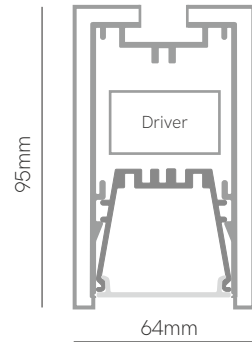

Forest

Control accessories pages 282-289.

*Finished luminaire. Includes suspension kit and power cable.

Technical Information

Power	31W / 38W / 46W / 53W
Lumens	3.472 lm - 7.208 lm
Installation	Pendant
Material	Aluminium
PCB	Rigid

Code	Diffuser (Angle)	Size	CCT (lm/W) - Power/m	Driver	Colour
Code 4	UGR (81°) 3	1.155mm 3	2.700K (112 lm/W) - 27W/m 2	On / Off 1	⊙ Wood 8
	Opal (112°) 5	1.435mm 4	3.000K (128 lm/W) - 27W/m 3	Dali 2	
		1.715mm 5	4.000K (136 lm/W) - 27W/m 4	Push 3	
		1.995mm 6	5.000K (136 lm/W) - 27W/m 5	Casambi 5	
			2.700-5.500K (105 lm/W) - 20W/m 9	Tuya 7	