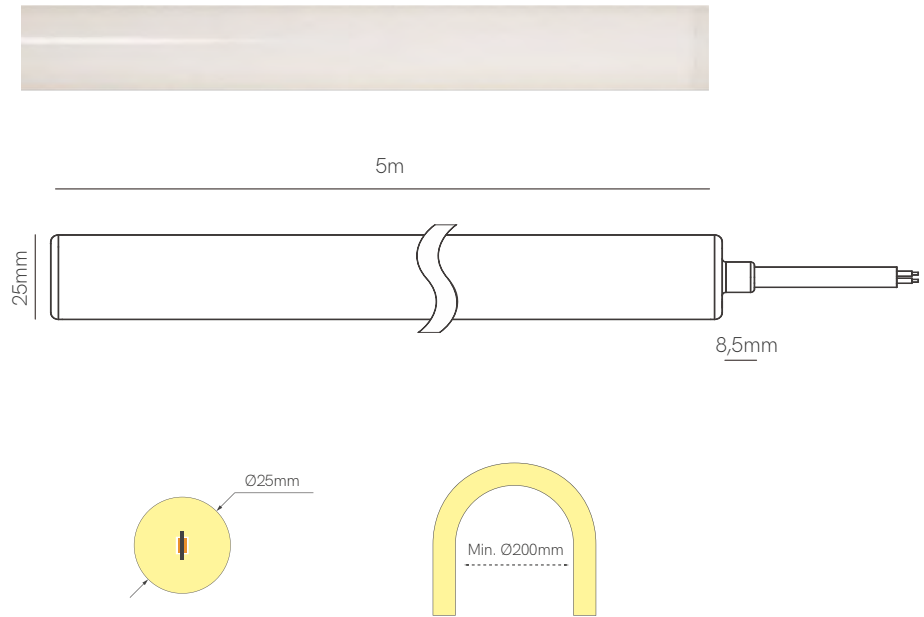

Fine 25

Technical Information

V / A / W 24V / 0,83A / 20W/m

Code	Lumens/w	Lumens/m	CCT	IP
25247	60 lm/w	1.200 lm/m	2400K	IP67
25277	65 lm/w	1.300 lm/m	2700K	IP67
25307	69 lm/w	1.380 lm/m	3000K	IP67
25407	73 lm/w	1.460 lm/m	4000K	IP67
25367	70 lm/w	1.400 lm/m	2700K-6500K	IP67
25467	41 lm/w	820 lm/m	RGB	IP67

\*Available in reels of 1,5m, 3m and 5 meters.

Accessories

Accessories pages 282-293.

5 YEARS WARRANTY | 20 W/m | 320 LED/m | 480 LED/m (CCT) | 240 LED/m (RGB) | 24 VDC | 10mm / 50mm (CCT-RGB) | | 2835 | 4040 (RGB) | CRI ≥90 | | |