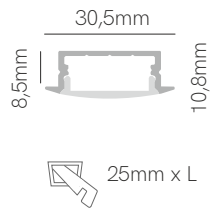

Box 53

*Useful area: 20x6mm.

Compatible led strips p. 294.

Technical Information

Max. power	25W/m
Installation	Recessed
Material	Aluminium
Finishes	White / Black / Aluminium
Code	<input type="checkbox"/> 53121 <input checked="" type="checkbox"/> 53122 <input type="checkbox"/> 53119 <input checked="" type="checkbox"/> Custom RAL <input checked="" type="checkbox"/> Electrolytic Plating

ⓘ Consult delivery terms and conditions.

Accessories

Diffuser PC
Opal 70%
 23480

End Cap
 53631
 53632
 53633

End Cap
 53621
 53622
 53623

3 YEARS WARRANTY | IP 20 | | 2m Max | AL 6063