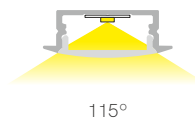

Box 53

*Useful area: 20x6mm.

Compatible led strips p. 294.

Technical Information

Max. power	25W/m
Installation	Recessed
Material	Aluminium
Finishes	White / Black / Aluminium
Code	<input type="checkbox"/> 53121 <input checked="" type="checkbox"/> 53122 <input type="checkbox"/> 53119 <input checked="" type="checkbox"/> Custom RAL <input checked="" type="checkbox"/> Electrolytic Plating

ⓘ Consult delivery terms and conditions.

Accessories

Diffuser PC
Opal 70%
 23480

End Cap
 53631
 53632
 53633

End Cap
 53621
 53622
 53623

3 YEARS WARRANTY | IP 20 | | 2m Max | AL 6063