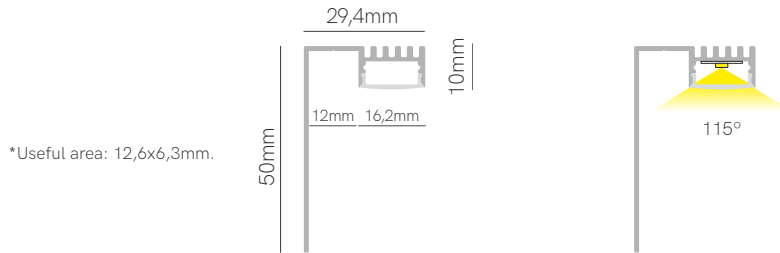

Box 33

Compatible led strips p. 294.

Technical Information

|              |                           |
|--------------|---------------------------|
| Max. power   | 20W/m                     |
| Installation | Surface                   |
| Material     | Aluminium                 |
| Finishes     | White / Black / Aluminium |