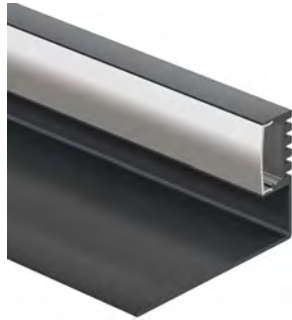

Box 33

Compatible led strips p. 294.

Technical Information

|              |                           |
|--------------|---------------------------|
| Max. power   | 20W/m                     |
| Installation | Surface                   |
| Material     | Aluminium                 |
| Finishes     | White / Black / Aluminium |