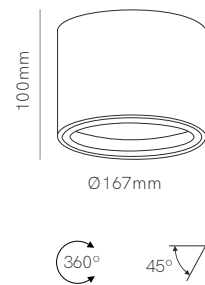

Avant round

Avant square

Avant surface round

\*GU10 Bulbholder included.

Technical Information

Installation	Recessed	Recessed	Surface
Material	Aluminium	Aluminium	Aluminium
Finishes	White / Black	White / Black	White / Black
Bulbholder	111mm GU10	111mm GU10	111mm GU10
Code	<input type="checkbox"/> 4486	<input type="checkbox"/> 4484	<input type="checkbox"/> 4933
	<input checked="" type="checkbox"/> 4487	<input checked="" type="checkbox"/> 4485	<input checked="" type="checkbox"/> 4934
	Custom RAL	Custom RAL	Custom RAL
	Electrolytic Plating	Electrolytic Plating	Electrolytic Plating
	1/20	1/20	1/10