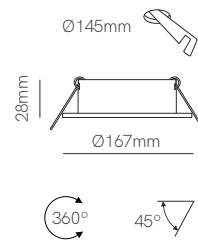

Avant round

Avant square

Avant surface round

\*GU10 Bulbholder included.

Technical Information

Installation	Recessed	Recessed	Surface
Material	Aluminium	Aluminium	Aluminium
Finishes	White / Black	White / Black	White / Black
Bulbholder	111mm GU10	111mm GU10	111mm GU10
Code	<input type="checkbox"/> 4486	<input type="checkbox"/> 4484	<input type="checkbox"/> 4933
	<input checked="" type="checkbox"/> 4487	<input checked="" type="checkbox"/> 4485	<input checked="" type="checkbox"/> 4934
	Custom RAL	Custom RAL	Custom RAL
	Electrolytic Plating	Electrolytic Plating	Electrolytic Plating
	1/20	1/20	1/10