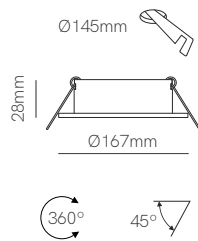

Avant round

Avant square

Avant surface round

\*GU10 Bulbholder included.

Technical Information

Installation	Recessed	Recessed	Surface
Material	Aluminium	Aluminium	Aluminium
Finishes	White / Black	White / Black	White / Black
Bulbholder	111mm GU10	111mm GU10	111mm GU10
Code	<input type="checkbox"/> 4486	<input type="checkbox"/> 4484	<input type="checkbox"/> 4933
	<input checked="" type="checkbox"/> 4487	<input checked="" type="checkbox"/> 4485	<input checked="" type="checkbox"/> 4934
	Custom RAL	Custom RAL	Custom RAL
	Electrolytic Plating	Electrolytic Plating	Electrolytic Plating
	1/20	1/20	1/10