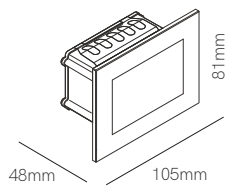

New

Artis square

Artis round

Recessed box included
107mm x 73mm x 53mm

Recessed box included
67mm x Ø74mm

Surface box included
103mm x 79mm x 57 mm

Surface box included
54mm x Ø80mm

Technical Information

Power	4,5W	4,5W
Installation	Surface / Recessed	Surface / Recessed
Color Temperature	Switch 2.700K / 3.200K / 4.000K	Switch 2.700K / 3.200K / 4.000K
Lumens	130 lm	130 lm
Material	Aluminium and glass	Aluminium and glass
Finishes	White	White
Code	<input type="checkbox"/> 5028	<input type="checkbox"/> 5205