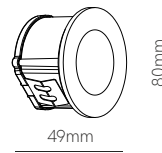

New

Artis square

Artis round

Recessed box included
107mm x 73mm x 53mm

Recessed box included
67mm x Ø74mm

Surface box included
103mm x 79mm x 57 mm

Surface box included
54mm x Ø80mm

Technical Information

Power	4,5W	4,5W
Installation	Surface / Recessed	Surface / Recessed
Color Temperature	Switch 2.700K / 3.200K / 4.000K	Switch 2.700K / 3.200K / 4.000K
Lumens	130 lm	130 lm
Material	Aluminium and glass	Aluminium and glass
Finishes	White	White
Code	<input type="checkbox"/> 5028	<input type="checkbox"/> 5205