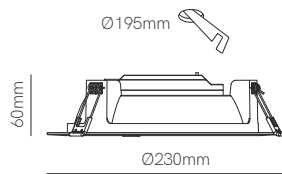

Air switch

Technical Information

Power	22W
Installation	Recessed
Color Temperature	Switch 2.700K / 3.200K / 4.000K
Lumens	2.200 lm
Material	Polybutylene and Polycarbonate
Finishes	White
Code	<input type="checkbox"/> 5018