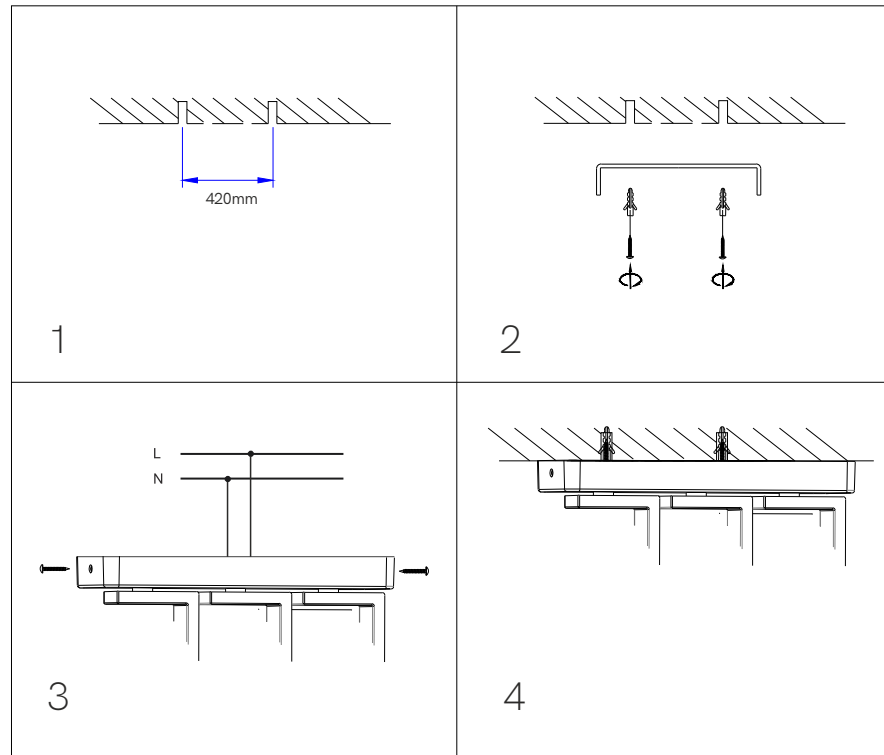

# Volt 3 24W switch decorative lighting

5045, 5046, 5047, 5048

CE RoHS  