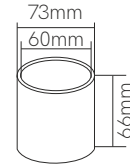

Pun 3W

decorative lighting

5029

Danger !
Installation by
electricians only

Installation
embedded box

 3 YEARS WARRANTY	 175/265 VAC	 25.000 HOURS	 >0,4 PF	 ≥80 CRI	 20 IP	 50/60 Hz
 IK07	 38°	 +45°C -20°C	 CCT SWITCH	 2.700K 3.200K 4.000K	 65 Lm	