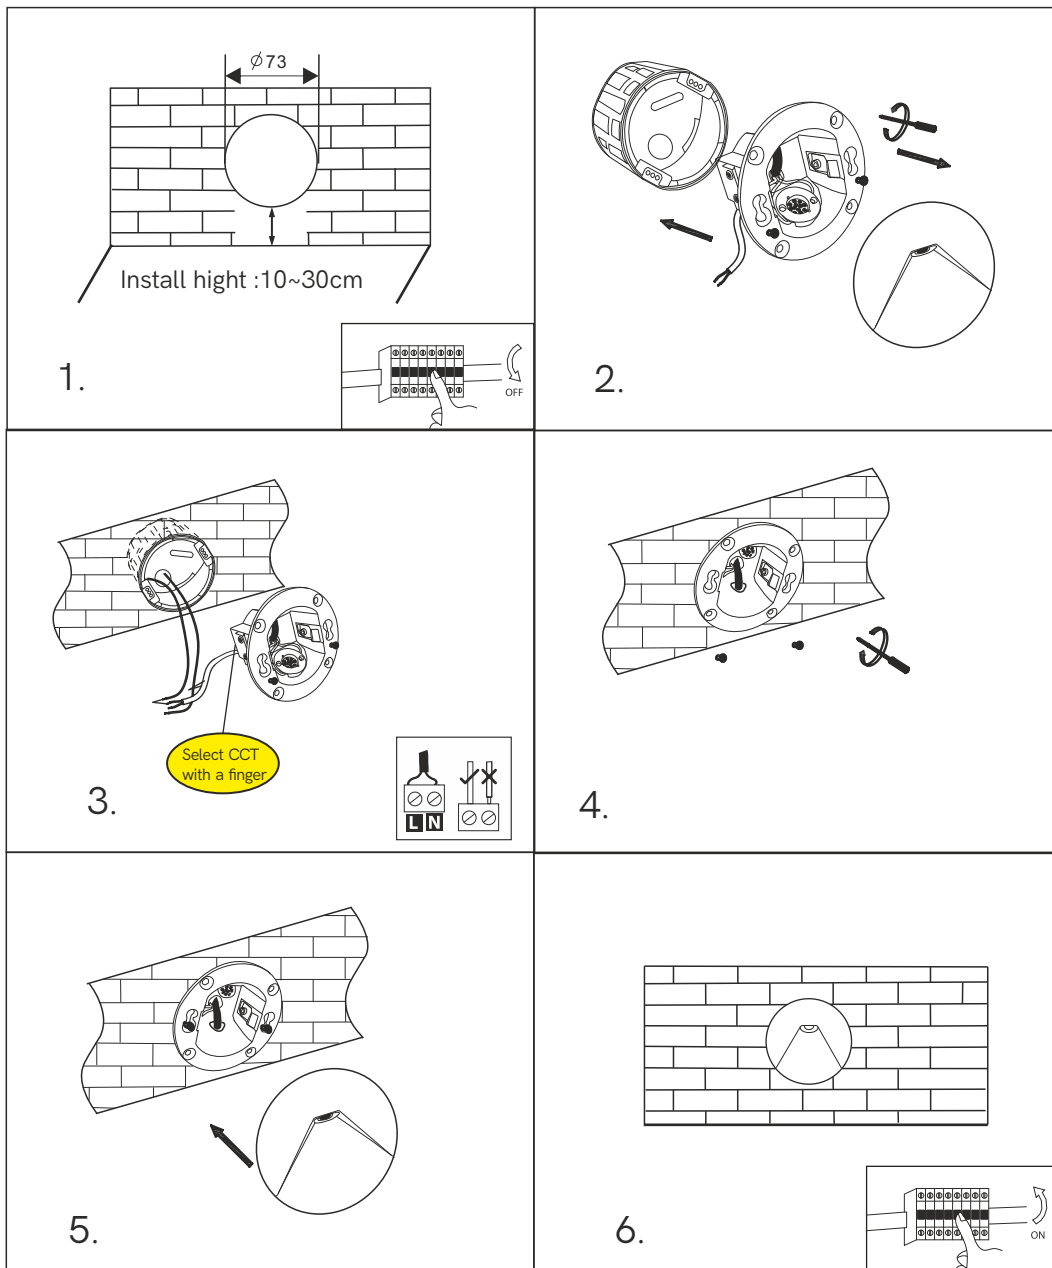

Pun 3W

decorative lighting

5029

Danger !
Installation by
electricians only

Installation
embedded box

 3 YEARS WARRANTY	 175/265 VAC	 25.000 HOURS	 >0,4 PF	 ≥80 CRI	 20 IP	 50/60 Hz
 IK07	 38°	 +45°C -20°C	 CCT SWITCH	 2.700K 3.200K 4.000K	 65 Lm	