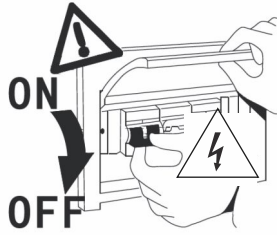

Pun 3W

decorative lighting

5029

Danger !
Installation by
electricians only

Installation
embedded box

 3 YEARS WARRANTY	 175/265 VAC	 25.000 HOURS	 >0,4 PF	 ≥80 CRI	 20 IP	 50/60 Hz
 IK07	 38°	 +45°C -20°C	 CCT SWITCH	 2.700K 3.200K 4.000K	 65 Lm	