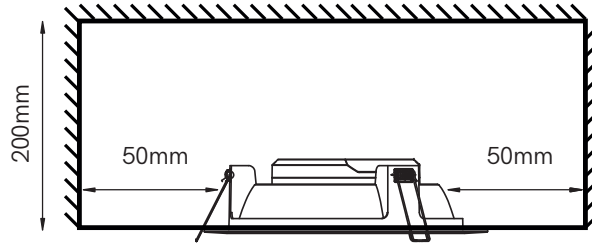

Noi 14W switch downlights

5019

1)

Danger!

Installation by electricians only

2)

Ø125mm

CE RoHS