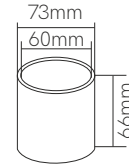

Lao 1,5W

decorative lighting

5027

Danger !
Installation by electricians only

Installation embedded box

3 YEARS WARRANTY	6-8m	ON OFF	OFF 30 sec	175/265 VAC	25.000 HOURS	>0,4 PF	≥80 CRI
20 IP	50/60 Hz	IK03	38°	+45°C -20°C	CCT SWITCH	2.700K 3.200K 4.000K	20 Lm