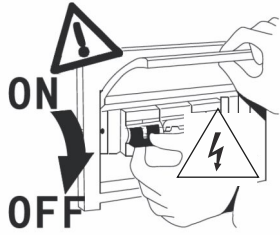

Lao 1,5W

decorative lighting

5027

Danger !
Installation by electricians only

Installation embedded box

3 YEARS WARRANTY	6-8m	ON OFF	OFF 30 sec	175/265 VAC	25.000 HOURS	>0,4 PF	≥80 CRI
20 IP	50/60 Hz	IK03	38°	+45°C -20°C	CCT SWITCH	2.700K 3.200K 4.000K	20 Lm