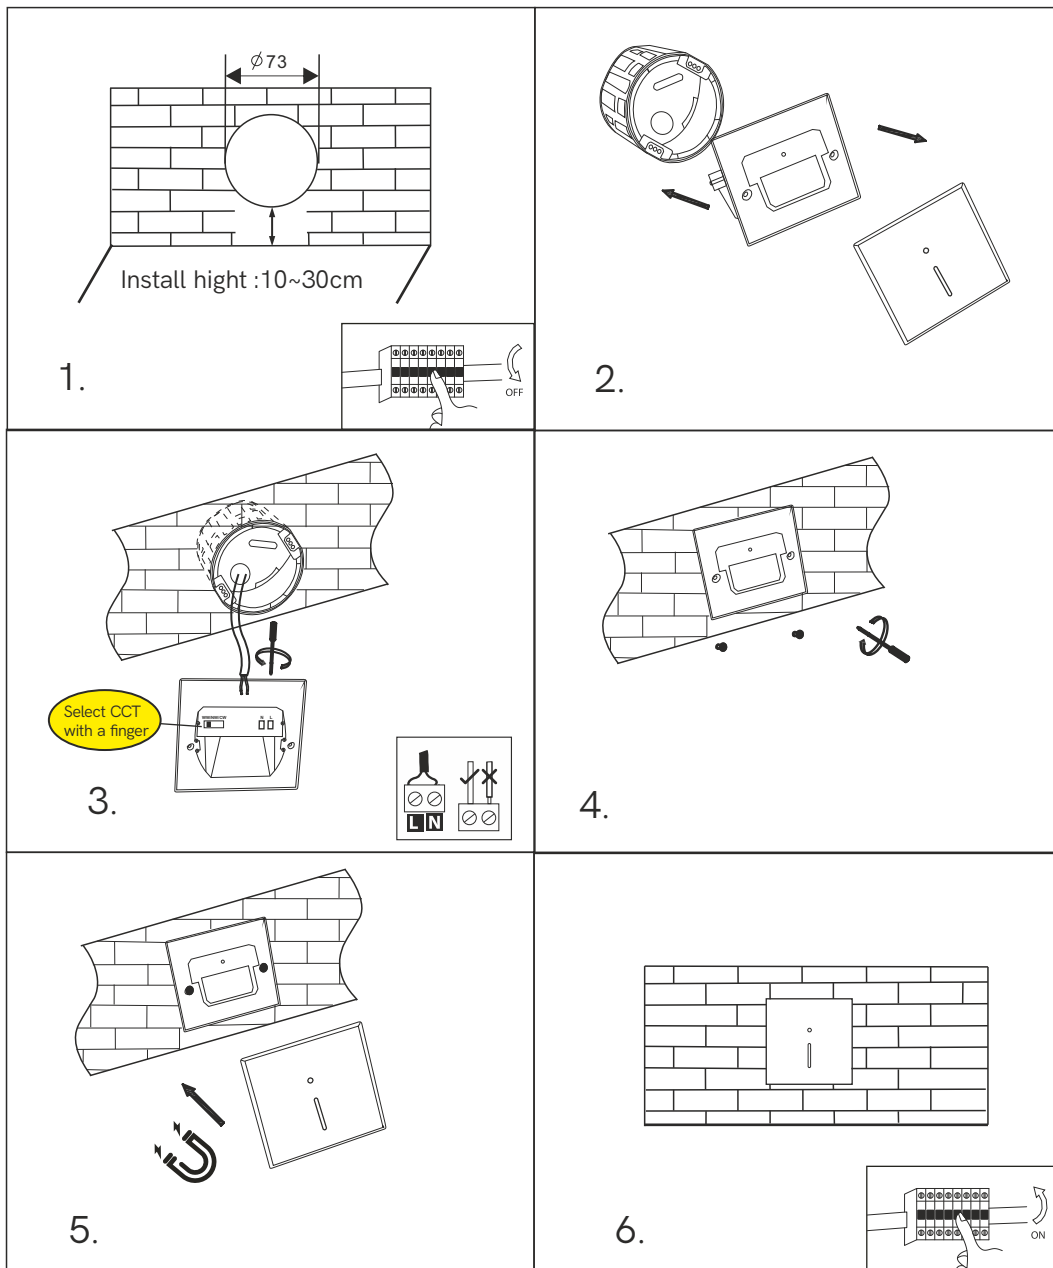

Lao 1,5W

decorative lighting

5027

Danger !
Installation by electricians only

Installation embedded box

3 YEARS WARRANTY	6-8m	ON OFF	OFF 30 sec	175/265 VAC	25.000 HOURS	>0,4 PF	≥80 CRI
20 IP	50/60 Hz	IK03	38°	+45°C -20°C	CCT SWITCH	2.700K 3.200K 4.000K	20 Lm