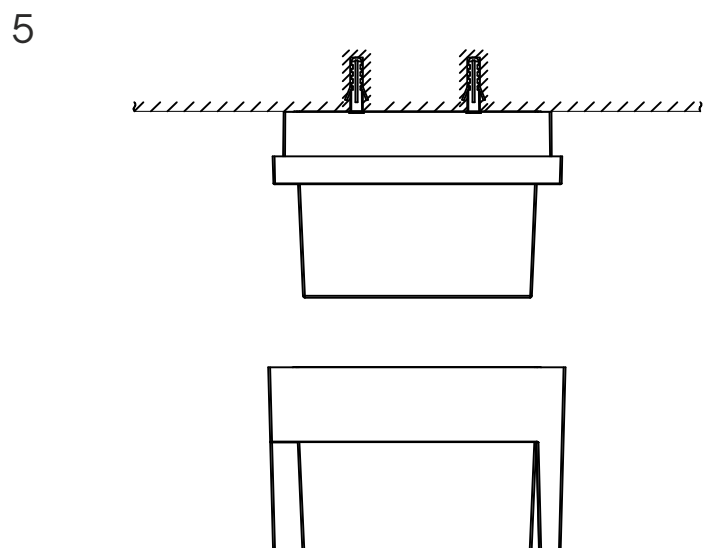

Blis rectangular 24W switch outdoor lighting

4982 / 4983 / 4984

65 IP	220/240 VAC	3 YEARS WARRANTY	25.000 HOURS	50/60 Hz	IK04	+40°C -20°C	>0,9 PF
≥80 CRI		180°				2.700K 3.200K 4.000K	2.360 Lm