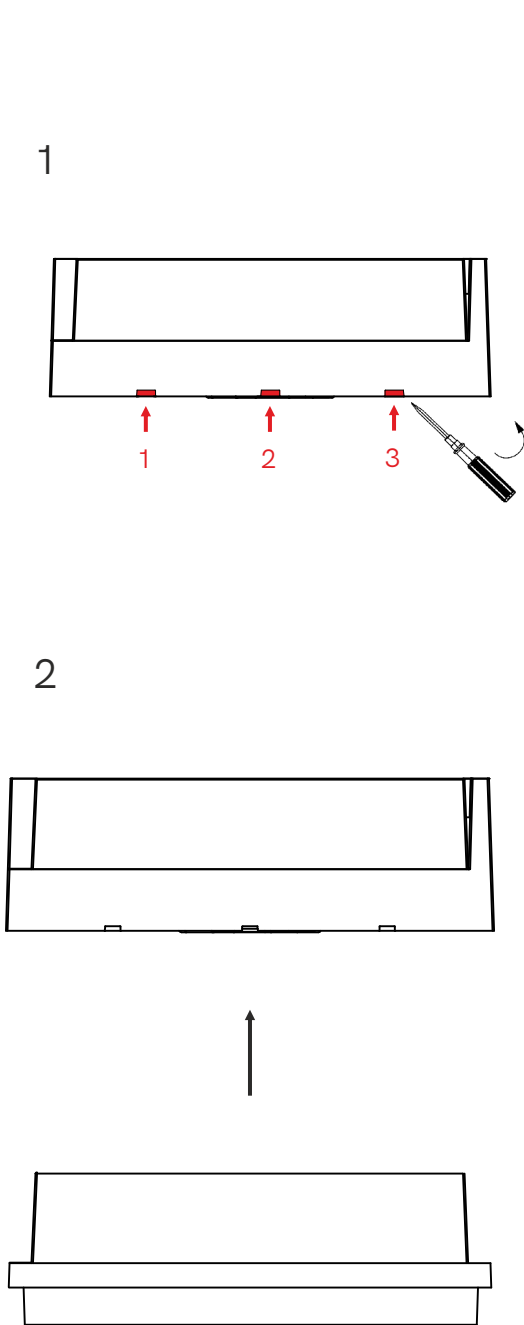

Blis rectangular 24W switch outdoor lighting

4982 / 4983 / 4984

65 IP	220/240 VAC	3 YEARS WARRANTY	25.000 HOURS	50/60 Hz	IK04	+40°C -20°C	>0,9 PF
≥80 CRI		180°				2.700K 3.200K 4.000K	2.360 Lm