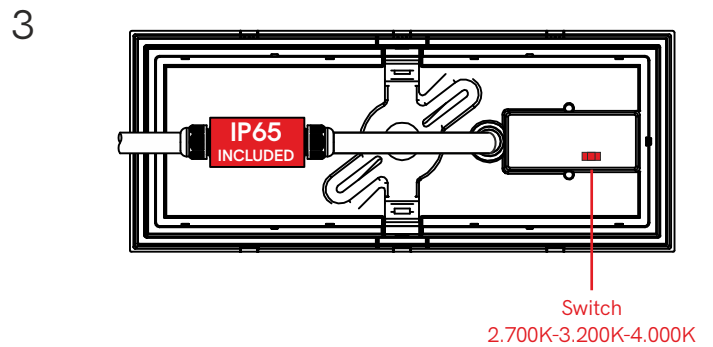

Blis rectangular 24W switch outdoor lighting

4982 / 4983 / 4984

65 IP	220/240 VAC	3 YEARS WARRANTY	25.000 HOURS	50/60 Hz	IK04	+40°C -20°C	>0,9 PF
≥80 CRI		180°				2.700K 3.200K 4.000K	2.360 Lm