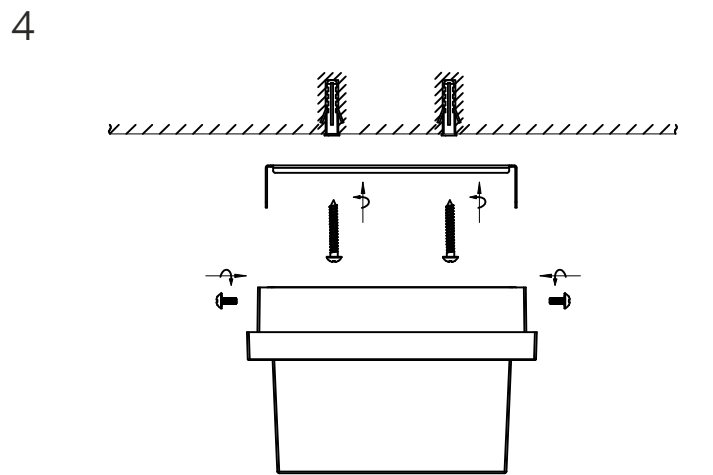

Blis rectangular 24W switch outdoor lighting

4982 / 4983 / 4984

65 IP	220/240 VAC	3 YEARS WARRANTY	25.000 HOURS	50/60 Hz	IK04	+40°C -20°C	>0,9 PF
≥80 CRI		180°				2.700K 3.200K 4.000K	2.360 Lm