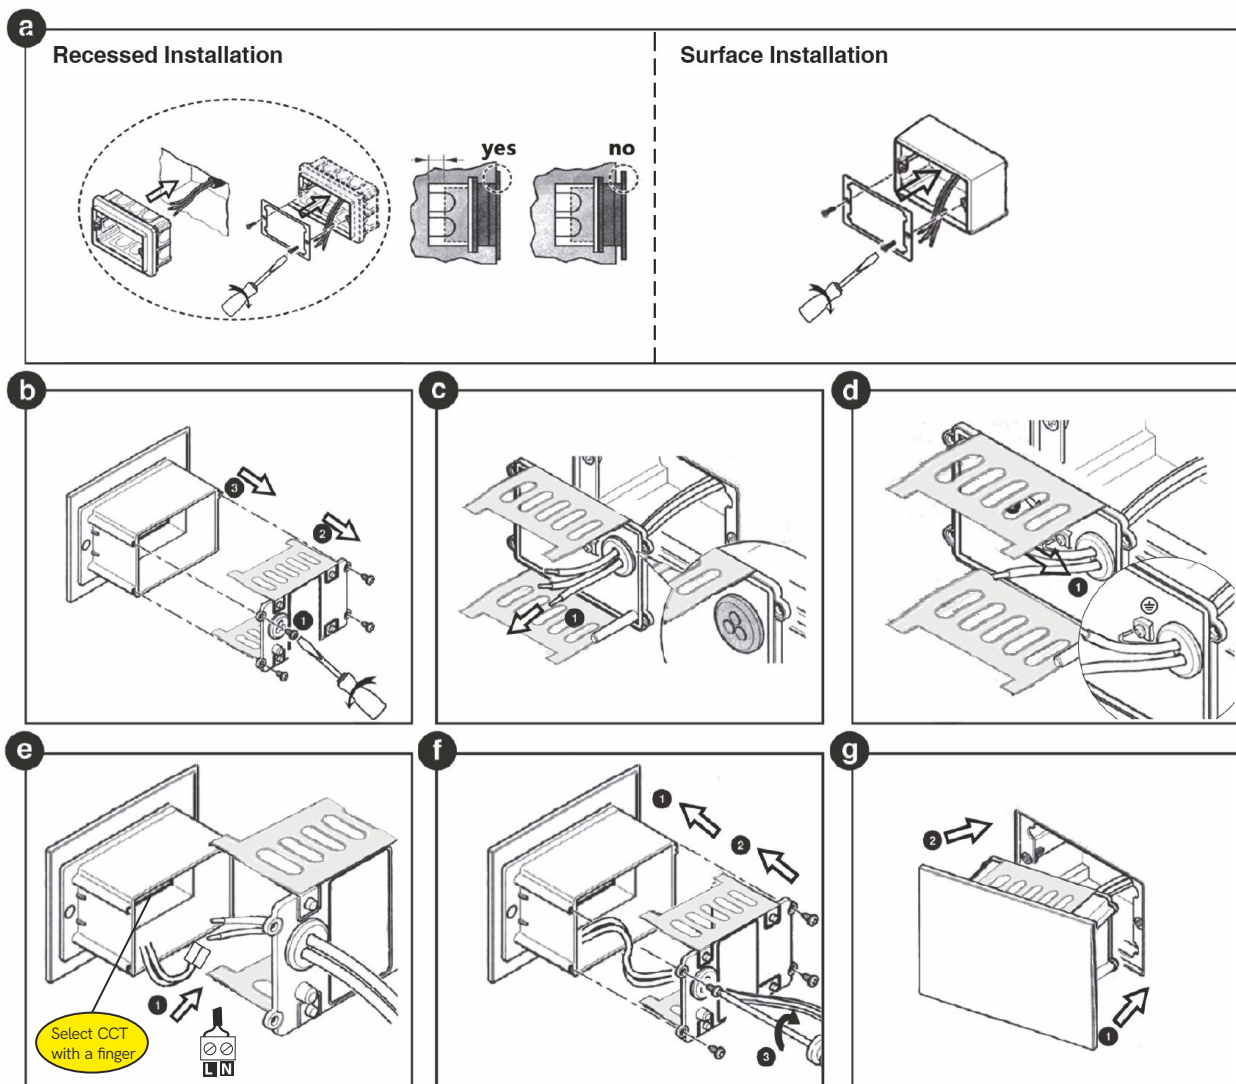

Artis 4,5W

outdoor lighting

5028

Danger !
Installation by electricians only

Installation embedded box

3 YEARS WARRANTY	220/240 VAC	25.000 HOURS	>0,5 PF	≥80 CRI	66 IP	50/60 Hz
IK08		120°	+45°C -20°C	CCT SWITCH	2.700K 3.200K 4.000K	130 Lm