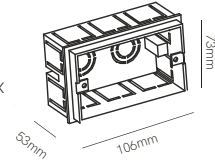

Artis 4,5W

outdoor lighting

5028

Danger !
Installation by electricians only

Installation embedded box

3 YEARS WARRANTY	220/240 VAC	25.000 HOURS	>0,5 PF	≥80 CRI	66 IP	50/60 Hz
IK08		120°	+45°C -20°C	CCT SWITCH	2.700K 3.200K 4.000K	130 Lm