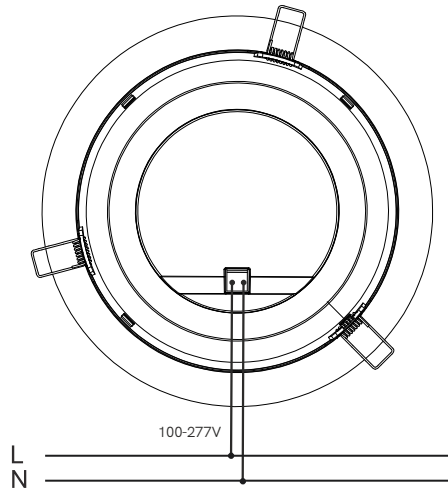

Air 22W switch downlights

5018

1)

Danger !

Installation by
electricians only

2)

CE RoHS

40 IP	100/277 VAC	50/60 Hz			+40°C -20°C	CCT SWITCH
>0,9 PF	≥80 CRI	3 YEARS WARRANTY	25.000 HOURS	100°	2.700K 3.200K 4.000K	2.200 Lm