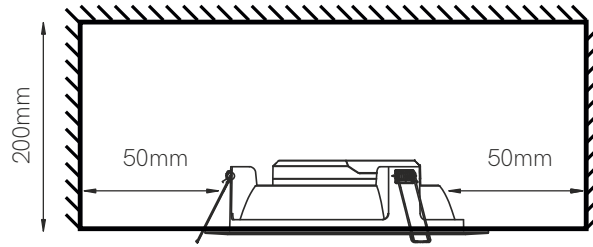

Air 22W switch downlights

5018

1)

Danger !

Installation by
electricians only

2)

CE RoHS

40 IP	100/277 VAC	50/60 Hz			+40°C -20°C	CCT SWITCH
>0,9 PF	≥80 CRI	3 YEARS WARRANTY	25.000 HOURS	100°	2.700K 3.200K 4.000K	2.200 Lm