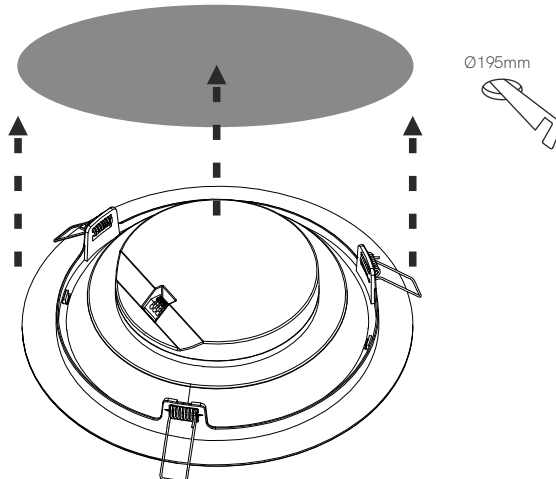

Air 22W switch downlights

5018

1)

Danger !

Installation by
electricians only

2)

CE RoHS

40 IP	100/277 VAC	50/60 Hz			+40°C -20°C	CCT SWITCH
>0,9 PF	≥80 CRI	3 YEARS WARRANTY	25.000 HOURS	100°	2.700K 3.200K 4.000K	2.200 Lm