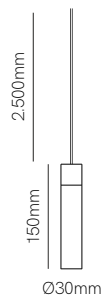

New

Alp suspension

Technical Information

Version	Alp suspension
Power	5W
Installation	Surface / Recessed
Color Temperature	Switch 2.700K / 3.200K / 4.000K
Lumens	370 lm
Material	Aluminium
Finishes	White / Black
Code	5098 <input type="checkbox"/>
	5099 <input type="checkbox"/>

\*Base not included. You need to choose a base to complete the installation.

Accessories

Surface Base 5W  
Ø75x33mm  
 5114  
 5115

Recessed Base 5W  
Ø90x22mm / Ø80mm  
 5116  
 5117

Wire holder  
 5106  
 5107

Additional wire (1m)  
 5128  
 5129

Side base / Front base Ø25  
Side base / Front base Ø28  
Side base / Front base Ø33

\*See pages 276 and 278 for available codes of Side base and Front base.

3 YEARS WARRANTY | 
 30.000 HOURS | 
 IP 20 | 
 100/277 VAC | 
 UGR <19 | 
 PF >0,9 | 
 CRI ≥93 | 
 45° | 
 50/60 Hz | 
 +40°C / -20°C | 
 CCT SWITCH | 
 1/20