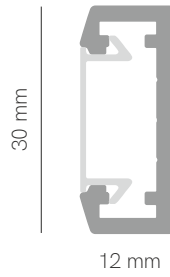

New

Zero out

*Finished luminaire. Includes power supply, suspension kit, power cable and end caps.

Technical Information

Version	Zero out
Power	26W / 44W / 63W
Installation	Pendant
Material	Aluminium
Finishes	White (9003) / Black (9005)

Code	Diffuser	Power (Size)	CCT (Lm/W)	Driver	Colour						
Code	1	Opal	4	26W (400mm)	2	2.700K (100 lm/W)	2	On / Off	1	□ White	1
				44W (700mm)	4	3.000K (105 lm/W)	3	Dali	2	■ Black	2
				63W (1.000mm)	6	4.000K (111 lm/W)	4	Push	3	⊙ ■ Gold	4
						RGB-W (172 lm/W)	8	Casambi	5	⊙ ■ Silver	5
						CCT (100 lm/W)	9	Tuya	7		