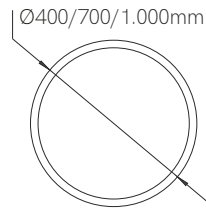

New

Zero out

*Finished luminaire. Includes power supply, suspension kit, power cable and end caps.

Technical Information

Version	Zero out
Power	26W / 44W / 63W
Installation	Pendant
Material	Aluminium
Finishes	White (9003) / Black (9005)

Code	Diffuser	Power (Size)	CCT (Lm/W)	Driver	Colour						
Code	1	Opal	4	26W (400mm)	2	2.700K (100 lm/W)	2	On / Off	1	□ White	1
				44W (700mm)	4	3.000K (105 lm/W)	3	Dali	2	■ Black	2
				63W (1.000mm)	6	4.000K (111 lm/W)	4	Push	3	⊙ ■ Gold	4
						RGB-W (172 lm/W)	8	Casambi	5	⊙ ■ Silver	5
						CCT (100 lm/W)	9	Tuya	7		