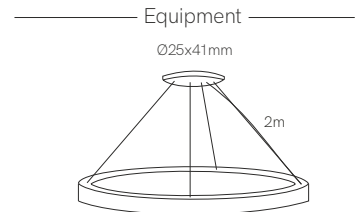

New

Zero out

*Finished luminaire. Includes power supply, suspension kit, power cable and end caps.

Technical Information

Version	Zero out
Power	26W / 44W / 63W
Installation	Pendant
Material	Aluminium
Finishes	White (9003) / Black (9005)

Code	Diffuser	Power (Size)	CCT (Lm/W)	Driver	Colour						
Code	1	Opal	4	26W (400mm)	2	2.700K (100 lm/W)	2	On / Off	1	□ White	1
				44W (700mm)	4	3.000K (105 lm/W)	3	Dali	2	■ Black	2
				63W (1.000mm)	6	4.000K (111 lm/W)	4	Push	3	⊙ ■ Gold	4
						RGB-W (172 lm/W)	8	Casambi	5	⊙ ■ Silver	5
						CCT (100 lm/W)	9	Tuya	7		