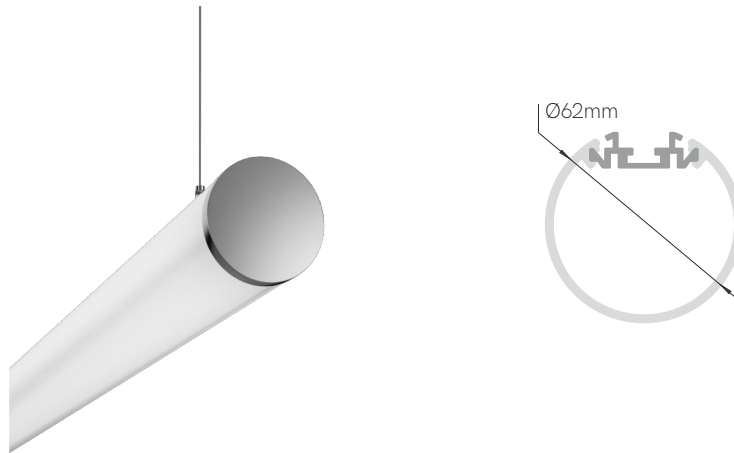

New

Tubi

\*Finished luminaire. Includes suspension kit, power cable and end caps (aluminium).

Technical Information

Version	Tubi
Power	35W / 44W / 53W / 62W
Installation	Pendant
Material	Aluminium
Finishes	White (9003) / Black (9005)

Code	Diffuser (Angle)	Power (Size)	CCT (lm/W)	Driver	Colour
Code <b>7</b>	Opal (270°) <b>1</b>	35W (1.130mm) <b>3</b>	2.700K (100 lm/W) <b>2</b>	On / Off <b>1</b>	White <b>1</b>
		44W (1.410mm) <b>4</b>	3.000K (105 lm/W) <b>3</b>	Dali <b>2</b>	Black <b>2</b>
		53W (1.690mm) <b>5</b>	4.000K (111 lm/W) <b>4</b>	Push <b>3</b>	
		62W (1.970mm) <b>6</b>	5.000K (114 lm/W) <b>5</b>	Casambi <b>5</b>	
			RGB-W (172 lm/W) <b>8</b>	Tuya <b>7</b>	
			CCT (100 lm/W) <b>9</b>		