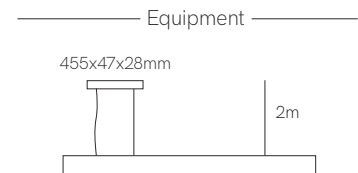

New

Tubi

\*Finished luminaire. Includes suspension kit, power cable and end caps (aluminium).

Technical Information

Version	Tubi
Power	35W / 44W / 53W / 62W
Installation	Pendant
Material	Aluminium
Finishes	White (9003) / Black (9005)

Code	Diffuser (Angle)	Power (Size)	CCT (lm/W)	Driver	Colour
Code <b>7</b>	Opal (270°) <b>1</b>	35W (1.130mm) <b>3</b>	2.700K (100 lm/W) <b>2</b>	On / Off <b>1</b>	White <b>1</b>
		44W (1.410mm) <b>4</b>	3.000K (105 lm/W) <b>3</b>	Dali <b>2</b>	Black <b>2</b>
		53W (1.690mm) <b>5</b>	4.000K (111 lm/W) <b>4</b>	Push <b>3</b>	
		62W (1.970mm) <b>6</b>	5.000K (114 lm/W) <b>5</b>	Casambi <b>5</b>	
			RGB-W (172 lm/W) <b>8</b>	Tuya <b>7</b>	
			CCT (100 lm/W) <b>9</b>		