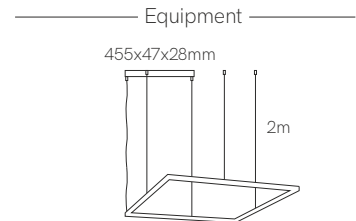

New

Square

*Finished luminaire. Includes suspension kit, power cable and end caps.

Technical Information

Version	Square
Power	43W / 62W
Installation	Pendant
Material	Aluminium
Finishes	White (9003) / Black (9005)

Code	Diffuser (Angle)	Power (Size)	CCT (Lm/W)	Driver	Colour
Code 3	Opal (110°) 3	43W (530x530mm) 4	2.700K (100 lm/W) 2	On / Off 1	White 1
		62W (1.030x530mm) 8	3.000K (105 lm/W) 3	Push 3	Black 2
			4.000K (111 lm/W) 4	Casambi 5	Gold 4
			RGB-W (172 lm/W) 8	Tuya 7	Silver 5
			CCT (100 lm/W) 9		