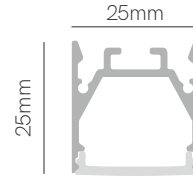

New

Square

*Finished luminaire. Includes suspension kit, power cable and end caps.

Technical Information

Version	Square
Power	43W / 62W
Installation	Pendant
Material	Aluminium
Finishes	White (9003) / Black (9005)

Code	Diffuser (Angle)	Power (Size)	CCT (Lm/W)	Driver	Colour
Code 3	Opal (110°) 3	43W (530x530mm) 4	2.700K (100 lm/W) 2	On / Off 1	White 1
		62W (1.030x530mm) 8	3.000K (105 lm/W) 3	Push 3	Black 2
			4.000K (111 lm/W) 4	Casambi 5	Gold 4
			RGB-W (172 lm/W) 8	Tuya 7	Silver 5
			CCT (100 lm/W) 9		