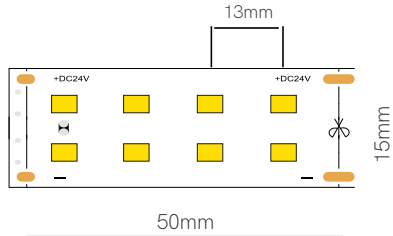

New

Fine 56

*High: IP20 = 1,5mm.

Technical Information

Version	Fine 56
Power	22 W/m
Color Temperature	2.700K / 3.000K / 4.000K / 2.700-6.000K
Lumens	From 130 Lm/w to 170 Lm/w
Ingress Protection	IP20

Code	Lumens	CCT	IP
56270	155 Lm/w	2700K	IP20
56300	160 Lm/w	3000K	IP20
56400	170 Lm/w	4000K	IP20
56360	130 Lm/w	CCT	IP20

*Available in reel of 5 meters.

5 YEARS WARRANTY | 160 LED/m | CRI ≥80 | III | 24 VDC | 50 mm ✂ | 2835 | p.172