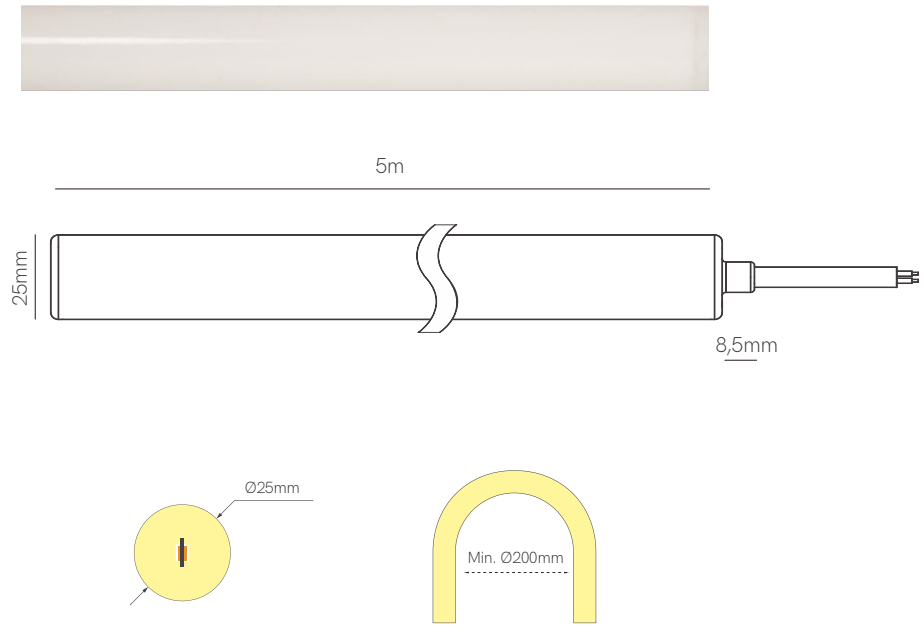

New

Fine 25

Technical Information

Version	Fine 25
Power	20 W/m
Color Temperature	2.400K / 2.700K / 3.000K / 4.000K / 2.700-6.500K / RGB
Lumens	From 41 Lm/m to 73 Lm/m
Ingress Protection	IP67

Code	Lumens	CCT	IP
25247	60 Lm/m	2400K	IP67
25277	65 Lm/m	2700K	IP67
25307	69 Lm/m	3000K	IP67
25407	73 Lm/m	4000K	IP67
25367	70 Lm/m	2700K-6500K	IP67
25467	41 Lm/m	RGB	IP67

\*Available in reel of 5 meters.

Accessories

5 YEARS WARRANTY | 24 VDC | 320 LED/m | 480 LED/m (CCT) | 240 LED/m (RGB) | 10mm / 50mm (CCT-RGB) | ✂ | 2835 | 4040 (RGB) | CRI ≥90 | ☀ | 💡 | 🔧