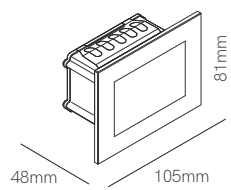

New

Artis

Recessed box included
107mmx73mmx53mm

Surface box included
103mm x 79mm x 57 mm

Technical Information

Version	Artis
Power	4,5W
Installation	Surface / Recessed
Color Temperature	Switch 2.700K / 3.200K / 4.000K
Lumens	130 lm
Material	Aluminium and glass
Finishes	White
Code	5028 <input type="checkbox"/>